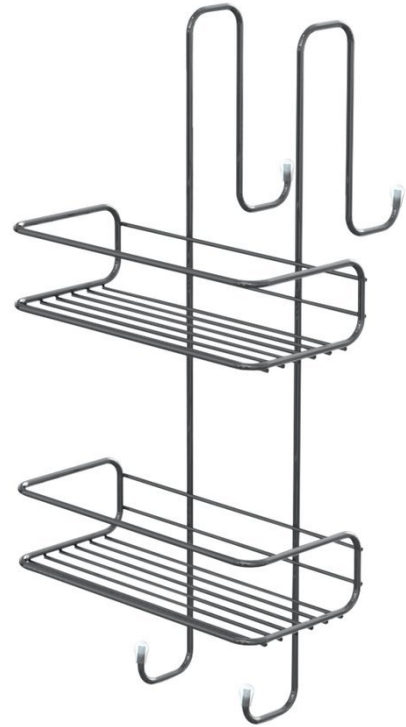

CHROM LINE Wire basket 240x490x220 mm, chrome

Order code: 2485

Basic information

Brand: Gedy
Series: CHROM LINE

Size

Width: 240 mm
Height: 490 mm
Depth: 220 mm

Properties

Colour: Chrome
Material: Steel
Shape: Wire
Type: Shelf: multi-level, Shelf: wall-hung
Installation: Wall-hung
Weight / Piece: 0.764 kg
Packaging: 1 Piece
Warranty: 2 years