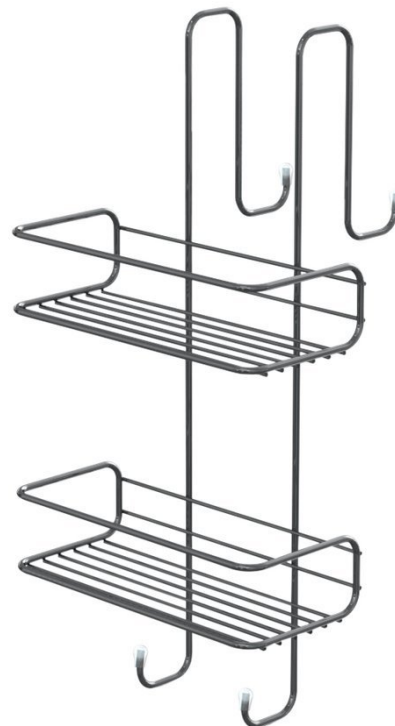

CHROM LINE Wire basket 240x490x220 mm, chrome

Order code: 2485

Basic information

Brand: Gedy
Series: CHROM LINE

Size

Width: 240 mm
Height: 484 mm
Depth: 220 mm

Properties

Colour: Chrome
Material: Steel
Shape: Wire
Type: Shelf: multi-level, Shelf: wall-hung
Installation: Wall-hung
Weight / Piece: 0.764 kg
Packaging: 1 Piece
Warranty: 2 years