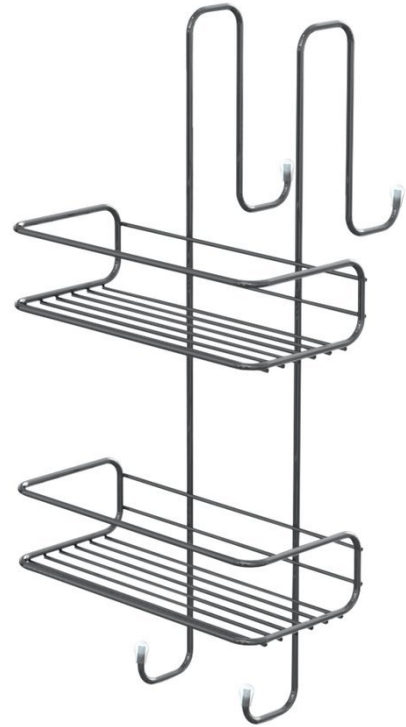

CHROM LINE Wire basket 240x490x220 mm, chrome

Order code: 2485

Basic information

Brand: Gedy
Series: CHROM LINE

Size

Width: 240 mm
Height: 484 mm
Depth: 220 mm

Properties

Colour: Chrome
Material: Steel
Shape: Wire
Type: Shelf: multi-level, Shelf: wall-hung
Installation: Wall-hung
Weight / Piece: 0.764 kg
Packaging: 1 Piece
Warranty: 2 years