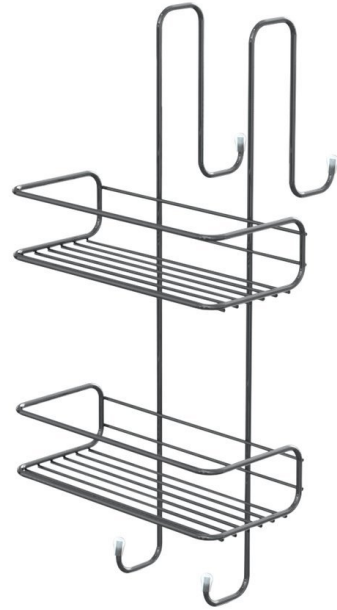

# CHROM LINE Wire basket 240x490x220 mm, chrome

Order code: 2485

## Size

Width: 240 mm

Height: 484 mm

Depth: 220 mm

## Properties

Colour: Chrome

Material: Steel

Warranty: 2 years