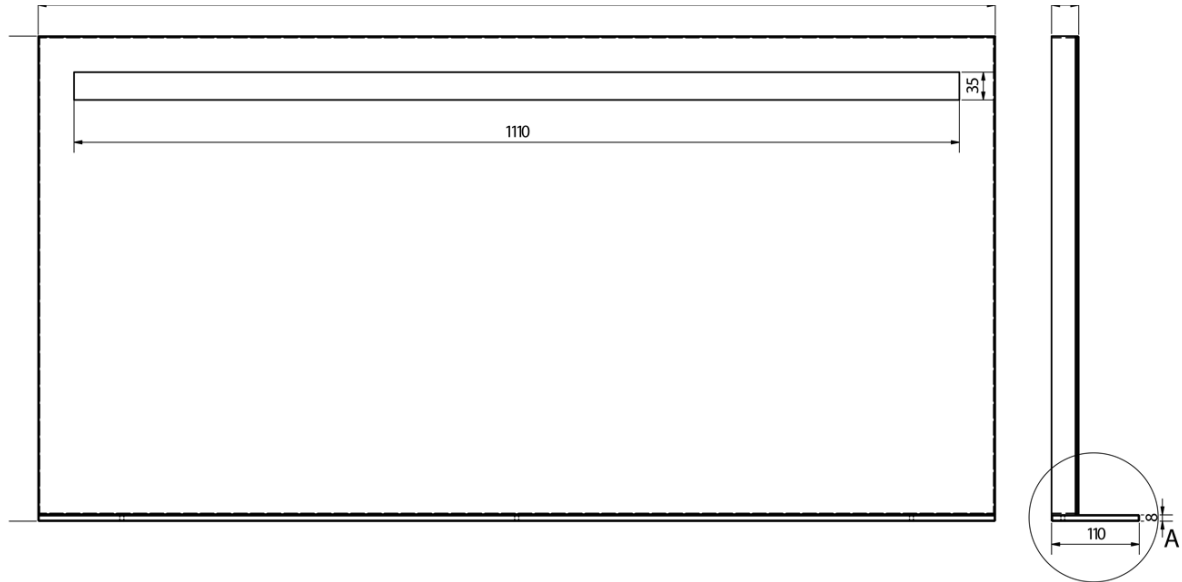

Order code: BT120

Basic information

Brand: Sapho
Series: BRETO MIRRORS

Size

Width: 1200 mm
Height: 608 mm

Properties

Frame colour: Silver
Material: Aluminum
Mirror type: Illuminated mirrors, Mirrors with shelf
Shape: Rectangle
Light Control: Not included
Electrical protection: IP44
Power input: 9.6 W
LED colour: Daily white (4 000 - 5 000 K)
LED life: 50000 hrs.
Weight / Piece: 13.12 kg
Packaging: 1 Piece
Warranty: 2 years

Technical sheet

A (1 : 1)