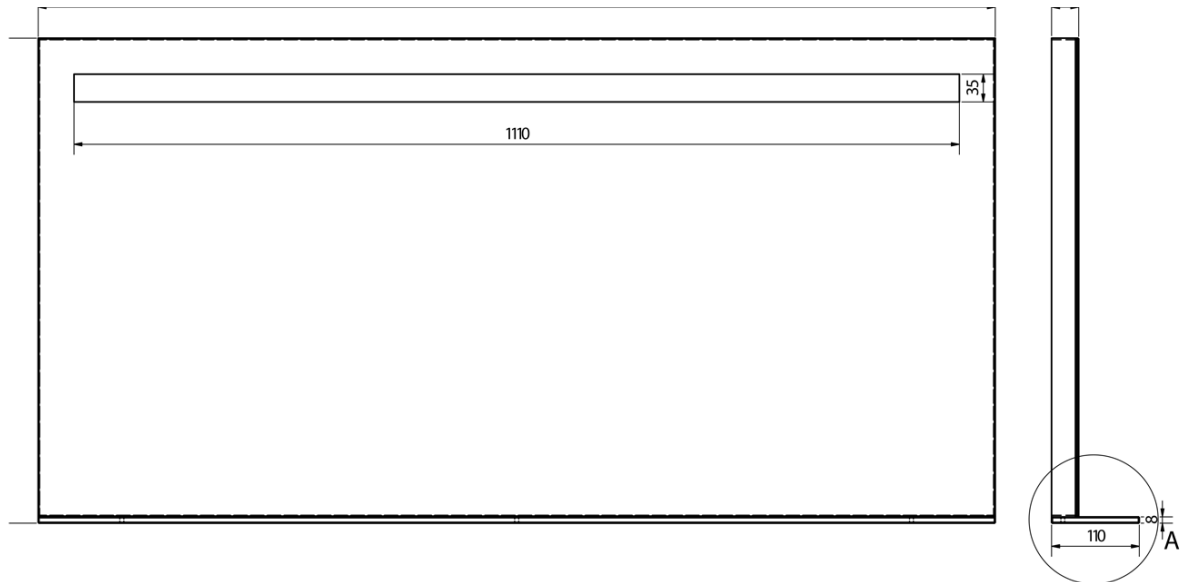

Order code: BT120

Basic information

Brand: Sapho
Series: BRETO MIRRORS

Size

Width: 1200 mm
Height: 608 mm

Properties

Frame colour: Silver
Material: Aluminum
Mirror type: Illuminated mirrors, Mirrors with shelf
Shape: Rectangle
Light Control: Not included
Electrical protection: IP44
Power input: 9.6 W
LED colour: Daily white (4 000 - 5 000 K)
LED life: 50000 hrs.
Weight / Piece: 13.12 kg
Packaging: 1 Piece
Warranty: 2 years

Technical sheet

A (1 : 1)