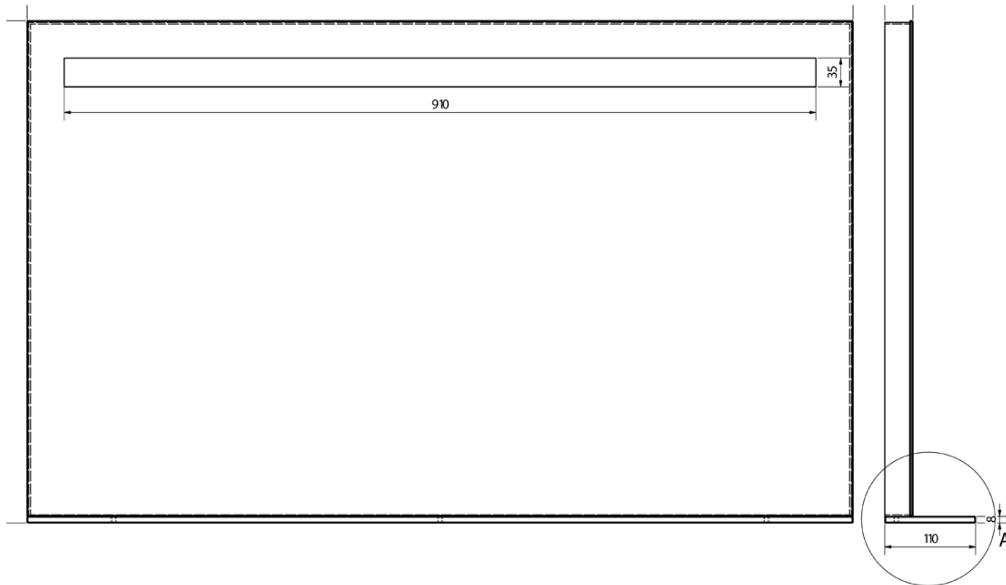

Order code: BT100

Basic information

Brand: Sapho
Series: BRETO MIRRORS

Size

Width: 1000 mm
Height: 608 mm

Properties

Frame colour: Silver
Material: Aluminum
Mirror type: Illuminated mirrors, Mirrors with shelf
Shape: Rectangle
Light Control: Not included
Electrical protection: IP44
Power input: 9.6 W
LED colour: Daily white (4 000 - 5 000 K)
LED life: 50000 hrs.
Weight / Piece: 10.42 kg
Packaging: 1 Piece
Warranty: 2 years

Technical sheet

A (1:1)