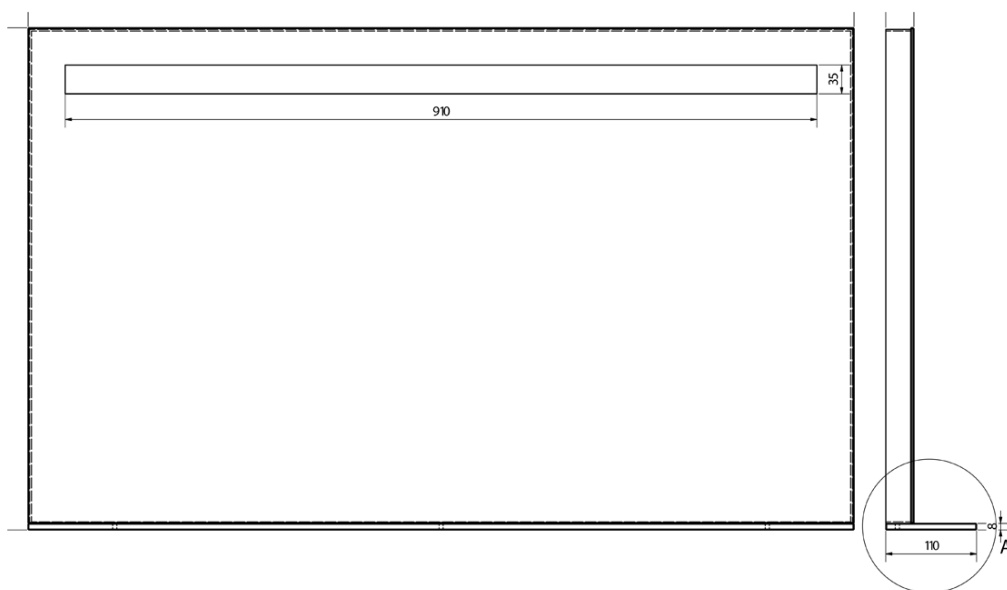

Order code: BT100

Basic information

Brand: Sapho
Series: BRETO MIRRORS

Size

Width: 1000 mm
Height: 608 mm

Properties

Frame colour: Silver
Material: Aluminum
Mirror type: Illuminated mirrors, Mirrors with shelf
Shape: Rectangle
Light Control: Not included
Electrical protection: IP44
Power input: 9.6 W
LED colour: Daily white (4 000 - 5 000 K)
LED life: 50000 hrs.
Weight / Piece: 10.42 kg
Packaging: 1 Piece
Warranty: 2 years

Technical sheet

A (1:1)