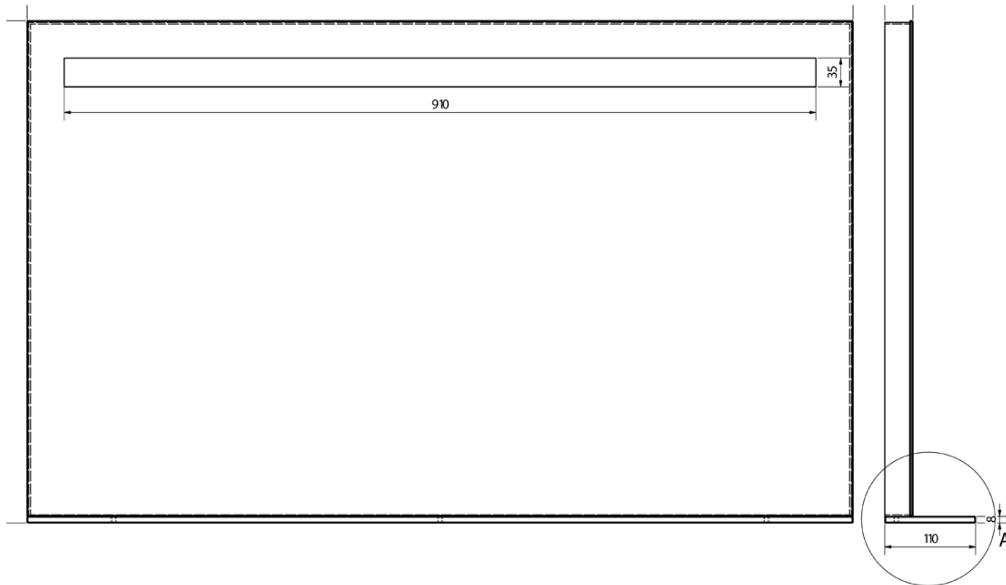

**Order code:** BT100

**Basic information**

**Brand:** Sapho  
**Series:** BRETO MIRRORS

**Size**

**Width:** 1000 mm  
**Height:** 608 mm

**Properties**

**Frame colour:** Silver  
**Material:** Aluminum  
**Mirror type:** Illuminated mirrors, Mirrors with shelf  
**Shape:** Rectangle  
**Light Control:** Not included  
**Electrical protection:** IP44  
**Power input:** 9.6 W  
**LED colour:** Daily white (4 000 - 5 000 K)  
**LED life:** 50000 hrs.  
**Weight / Piece:** 10.42 kg  
**Packaging:** 1 Piece  
**Warranty:** 2 years

Technical sheet

A (1:1)