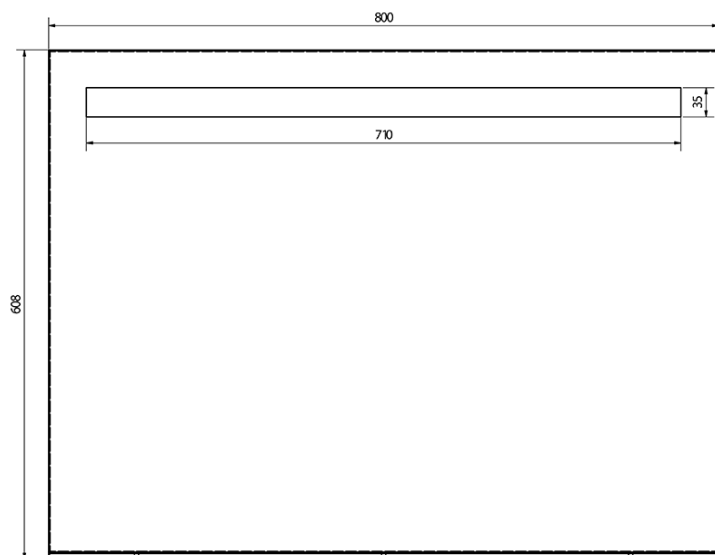

Order code: BT080

Basic information

Brand: Sapho
Series: BRETO MIRRORS

Size

Width: 800 mm
Height: 608 mm

Properties

Frame colour: Silver
Material: Aluminum
Mirror type: Illuminated mirrors, Mirrors with shelf
Shape: Rectangle
Light Control: Not included
Electrical protection: IP44
Power input: 9.6 W
LED colour: Daily white (4 000 - 5 000 K)
LED life: 50000 hrs.
Weight / Piece: 7.49 kg
Packaging: 1 Piece
Warranty: 2 years

Technical sheet

A (1 : 1)