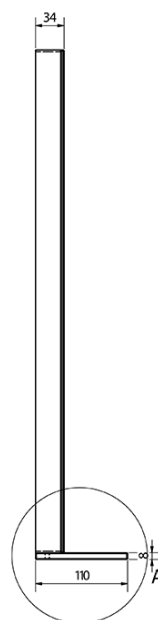

Order code: BT080

Basic information

Brand: Sapho
Series: BRETO MIRRORS

Size

Width: 800 mm
Height: 608 mm

Properties

Frame colour: Silver
Material: Aluminum
Mirror type: Illuminated mirrors, Mirrors with shelf
Shape: Rectangle
Light Control: Not included
Electrical protection: IP44
Power input: 9.6 W
LED colour: Daily white (4 000 - 5 000 K)
LED life: 50000 hrs.
Weight / Piece: 7.49 kg
Packaging: 1 Piece
Warranty: 2 years

Technical sheet

A (1 : 1)