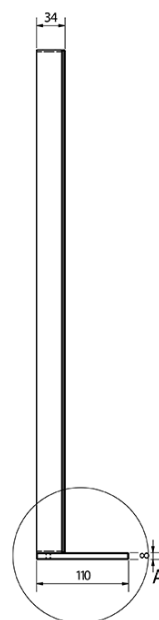

Order code: BT080

Basic information

Brand: Sapho
Series: BRETO MIRRORS

Size

Width: 800 mm
Height: 608 mm

Properties

Frame colour: Silver
Material: Aluminum
Mirror type: Illuminated mirrors, Mirrors with shelf
Shape: Rectangle
Light Control: Not included
Electrical protection: IP44
Power input: 9.6 W
LED colour: Daily white (4 000 - 5 000 K)
LED life: 50000 hrs.
Weight / Piece: 7.49 kg
Packaging: 1 Piece
Warranty: 2 years

Technical sheet

A (1 : 1)