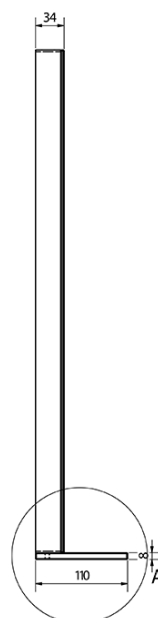

Order code: BT080

Basic information

Brand: Sapho
Series: BRETO MIRRORS

Size

Width: 800 mm
Height: 608 mm

Properties

Frame colour: Silver
Material: Aluminum
Mirror type: Illuminated mirrors, Mirrors with shelf
Shape: Rectangle
Light Control: Not included
Electrical protection: IP44
Power input: 9.6 W
LED colour: Daily white (4 000 - 5 000 K)
LED life: 50000 hrs.
Weight / Piece: 7.49 kg
Packaging: 1 Piece
Warranty: 2 years

Technical sheet

A (1 : 1)