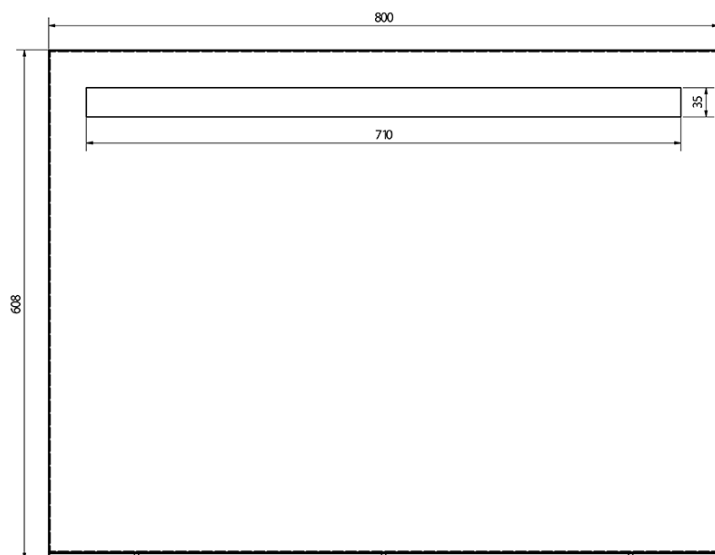

**Order code:** BT080

**Basic information**

**Brand:** Sapho  
**Series:** BRETO MIRRORS

**Size**

**Width:** 800 mm  
**Height:** 608 mm

**Properties**

**Frame colour:** Silver  
**Material:** Aluminum  
**Mirror type:** Illuminated mirrors, Mirrors with shelf  
**Shape:** Rectangle  
**Light Control:** Not included  
**Electrical protection:** IP44  
**Power input:** 9.6 W  
**LED colour:** Daily white (4 000 - 5 000 K)  
**LED life:** 50000 hrs.  
**Weight / Piece:** 7.49 kg  
**Packaging:** 1 Piece  
**Warranty:** 2 years

Technical sheet

A ( 1 : 1 )