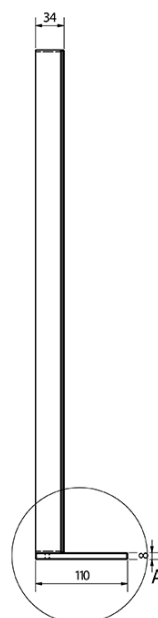

**Order code:** BT080

**Basic information**

**Brand:** Sapho  
**Series:** BRETO MIRRORS

**Size**

**Width:** 800 mm  
**Height:** 608 mm

**Properties**

**Frame colour:** Silver  
**Material:** Aluminum  
**Mirror type:** Illuminated mirrors, Mirrors with shelf  
**Shape:** Rectangle  
**Light Control:** Not included  
**Electrical protection:** IP44  
**Power input:** 9.6 W  
**LED colour:** Daily white (4 000 - 5 000 K)  
**LED life:** 50000 hrs.  
**Weight / Piece:** 7.49 kg  
**Packaging:** 1 Piece  
**Warranty:** 2 years

Technical sheet

A ( 1 : 1 )