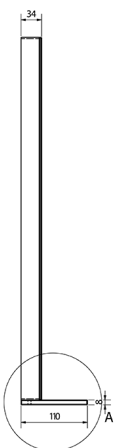

BRETO zrkadlo s LED osvetlením a poličkou 80x60,8cm

Order code: BT080

Size

Width: 800 mm

Height: 608 mm

Properties

Material: Aluminum

Warranty: 2 years

Technical sheet

A (1:1)