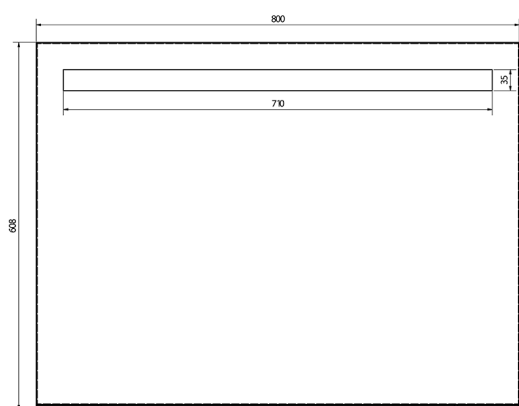

BRETO zrkadlo s LED osvetlením a poličkou 800x608mm

Order code: BT080

Size

Width: 800 mm

Height: 608 mm

Properties

Material: Aluminum

Warranty: 2 years

Technical sheet

A (1:1)