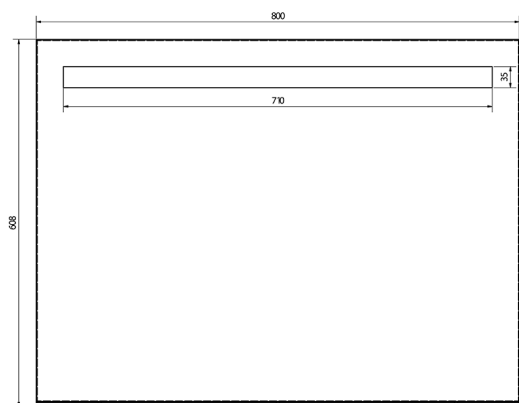

BRETO zrkadlo s LED osvetlením a poličkou 80x60,8cm

Order code: BT080

Size

Width: 800 mm

Height: 608 mm

Properties

Material: Aluminum

Warranty: 2 years

Technical sheet

A (1:1)