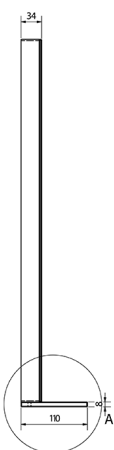

BRETO zrkadlo s LED osvetlením a poličkou 800x608mm

Order code: BT080

Size

Width: 800 mm

Height: 608 mm

Properties

Material: Aluminum

Warranty: 2 years

Technical sheet

A (1:1)