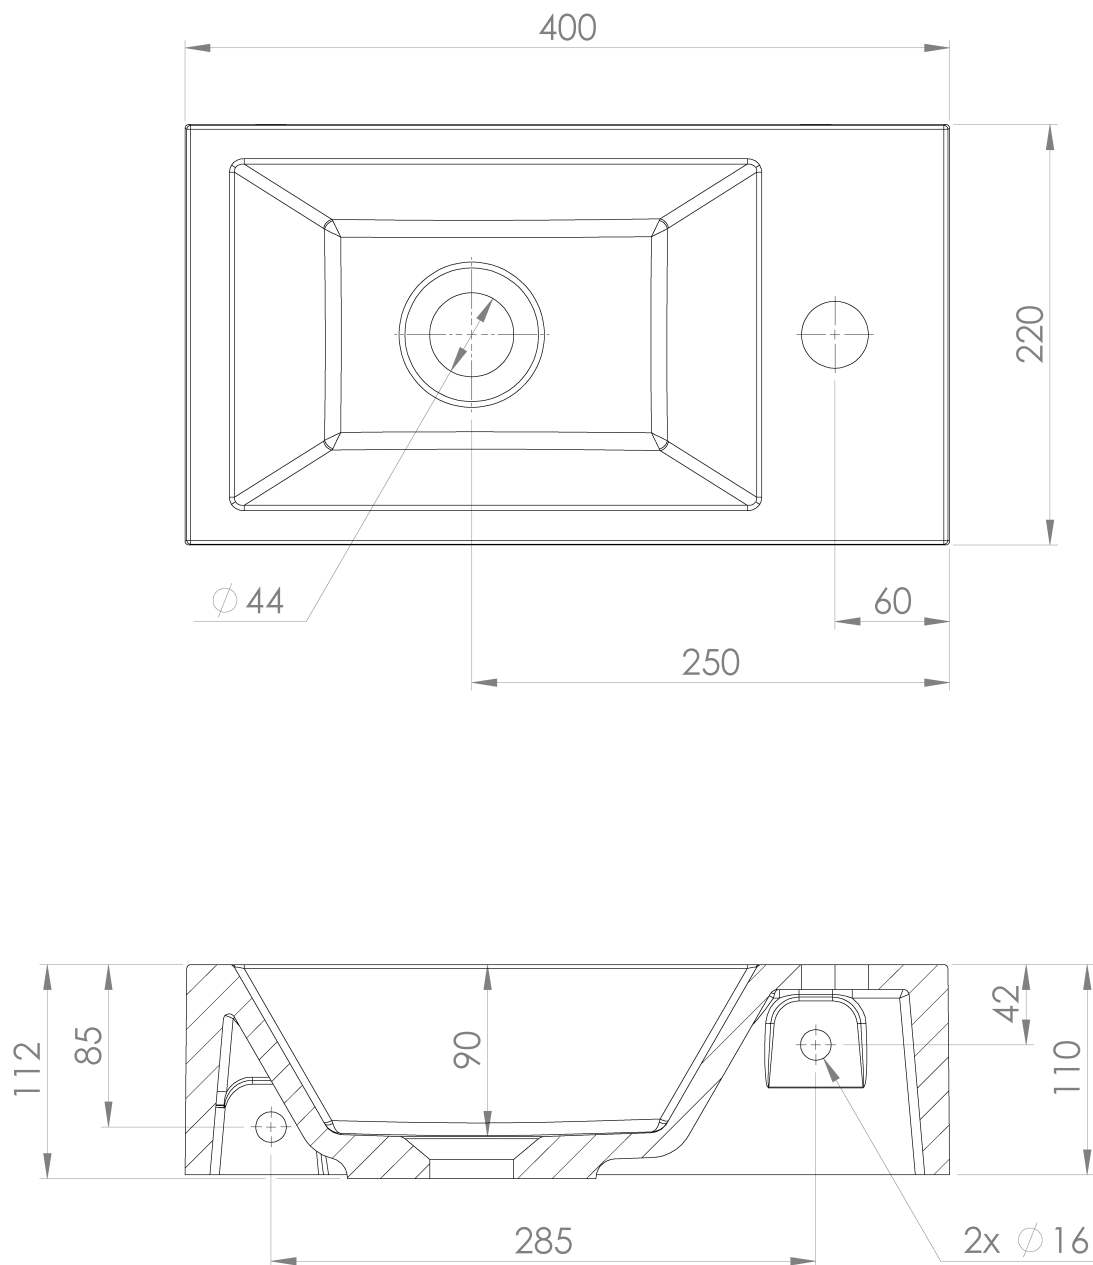

**AMAROK Cultured Marble Washbasin 40x22cm,  
right/white**

**Order code:** AR500

**Basic information**

**Brand:** Sapho  
**Series:** SMALL

**Size**

**Width:** 400 mm  
**Height:** 110 mm  
**Depth:** 220 mm

**Properties**

**Colour:** White  
**Material:** Cast marble  
**Installation:** Into furniture, Freestanding, Wall-hung -  
Screws  
**Type of washbasin:** Cloakroom basin  
**Tap hole:** 1 tap hole  
**Overflow:** No  
**Shape:** Rectangle  
**Weight / Piece:** 6.76 kg  
**Packaging:** 1 Piece  
**Warranty:** 2 years

Technical sheet

AMAROK Cultured Marble Washbasin 40x22cm,  
right/white

 SAPHO