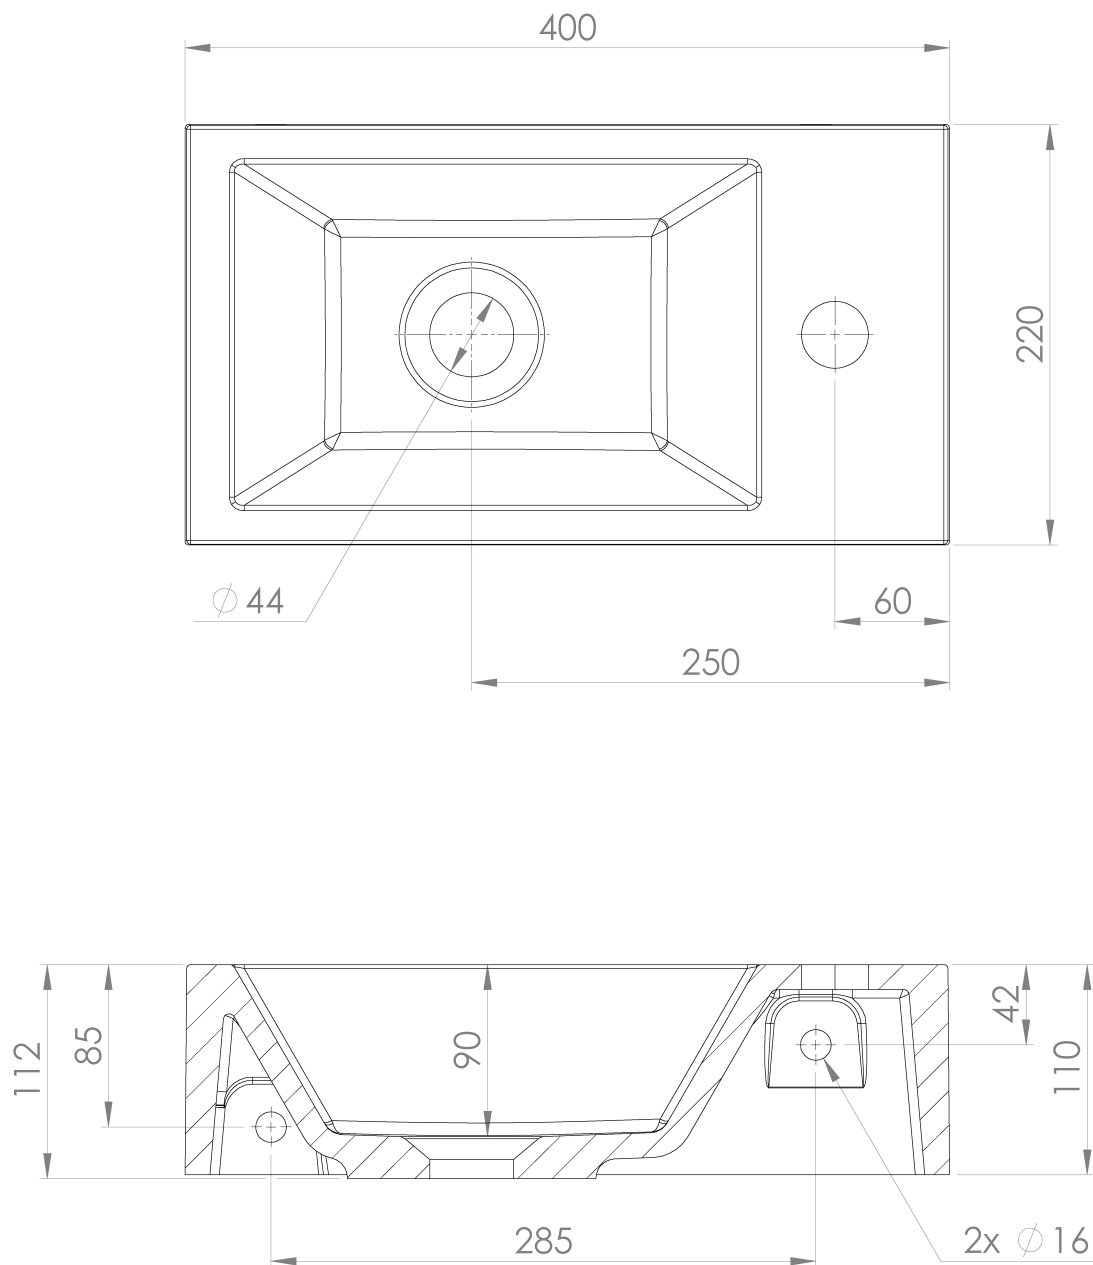

**AMAROK Cultured Marble Washbasin 40x22cm,
right/white**

Order code: AR500

Basic information

Brand: Sapho
Series: SMALL

Size

Width: 400 mm
Height: 110 mm
Depth: 220 mm

Properties

Colour: White
Material: Cast marble
Installation: Into furniture, Freestanding, Wall-hung -
Screws
Type of washbasin: Cloakroom basin
Tap hole: 1 tap hole
Overflow: No
Shape: Rectangle
Weight / Piece: 6.76 kg
Packaging: 1 Piece
Warranty: 2 years

Technical sheet

AMAROK Cultured Marble Washbasin 40x22cm,
right/white

 **SAPHO**