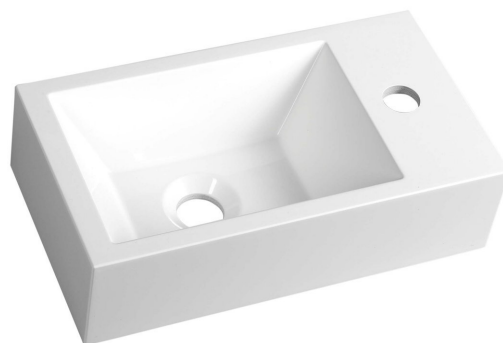

**AMAROK Cultured Marble Washbasin 40x22cm,
right/white**

Order code: AR500

Basic information

Brand: Sapho
Series: SMALL

Size

Width: 400 mm
Height: 110 mm
Depth: 220 mm

Properties

Colour: White
Material: Cast marble
Installation: Into furniture, Freestanding, Wall-hung -
Screws
Type of washbasin: Cloakroom basin
Tap hole: 1 tap hole
Overflow: No
Shape: Rectangle
Weight / Piece: 6.76 kg
Packaging: 1 Piece
Warranty: 2 years

Technical sheet

AMAROK Cultured Marble Washbasin 40x22cm,
right/white

 **SAPHO**