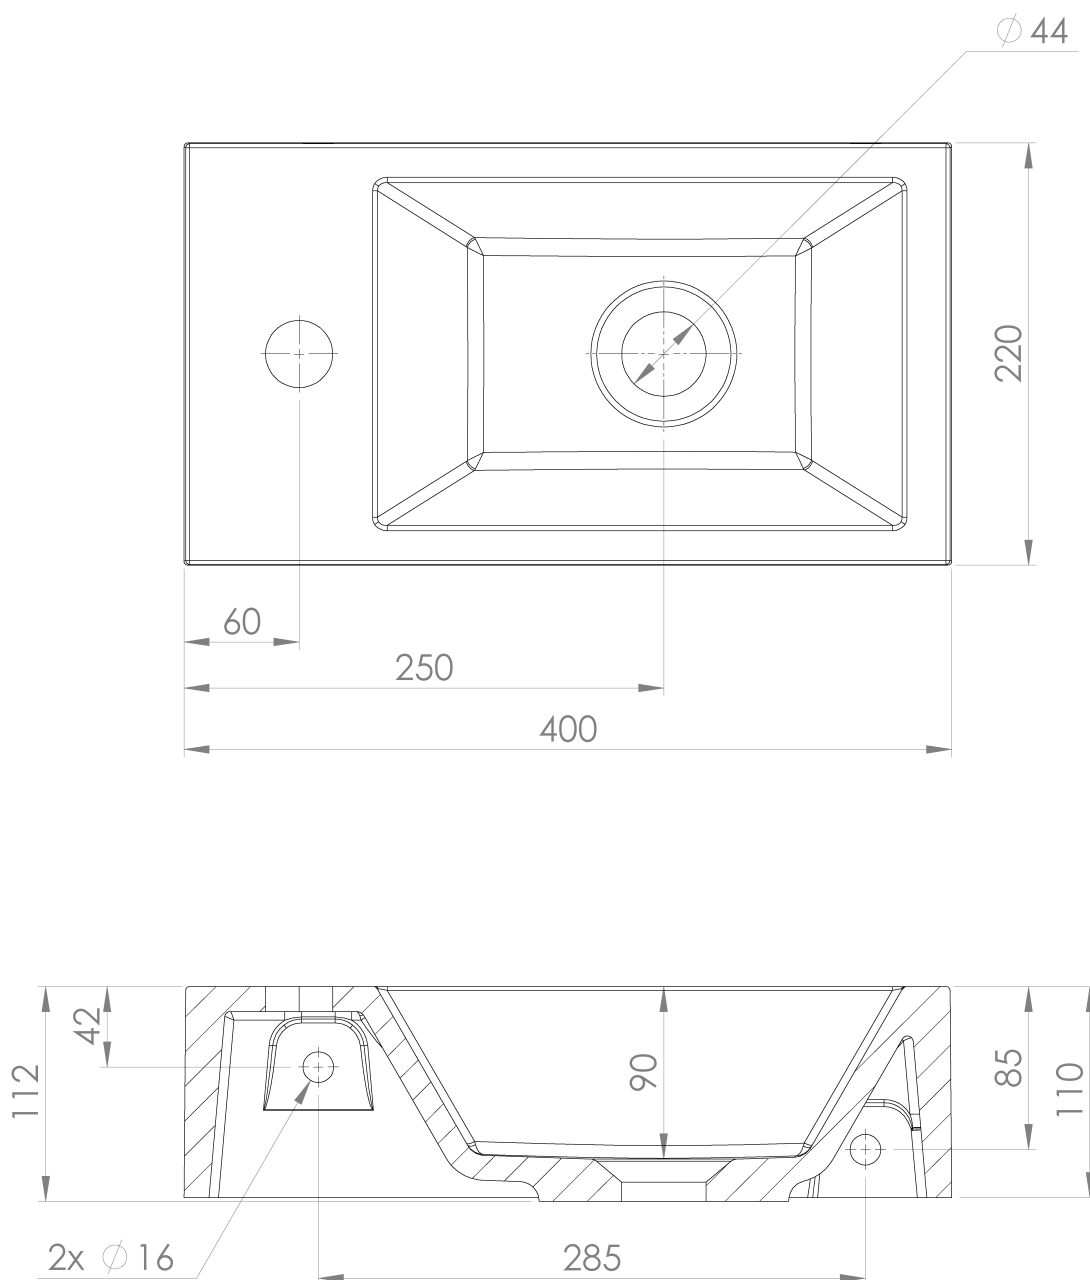

**AMAROK Cultured Marble Washbasin 40x22cm,
left/white**

Order code: AR400

Basic information

Brand: Sapho
Series: SMALL

Size

Width: 400 mm
Height: 110 mm
Depth: 220 mm

Properties

Colour: White
Material: Cast marble
Installation: Into furniture, Freestanding, Wall-hung -
Screws
Type of washbasin: Cloakroom basin
Tap hole: 1 tap hole
Overflow: No
Shape: Rectangle
Weight / Piece: 6.76 kg
Packaging: 1 Piece
Warranty: 2 years

Technical sheet

AMAROK Cultured Marble Washbasin 40x22cm,
left/white

 **SAPHO**