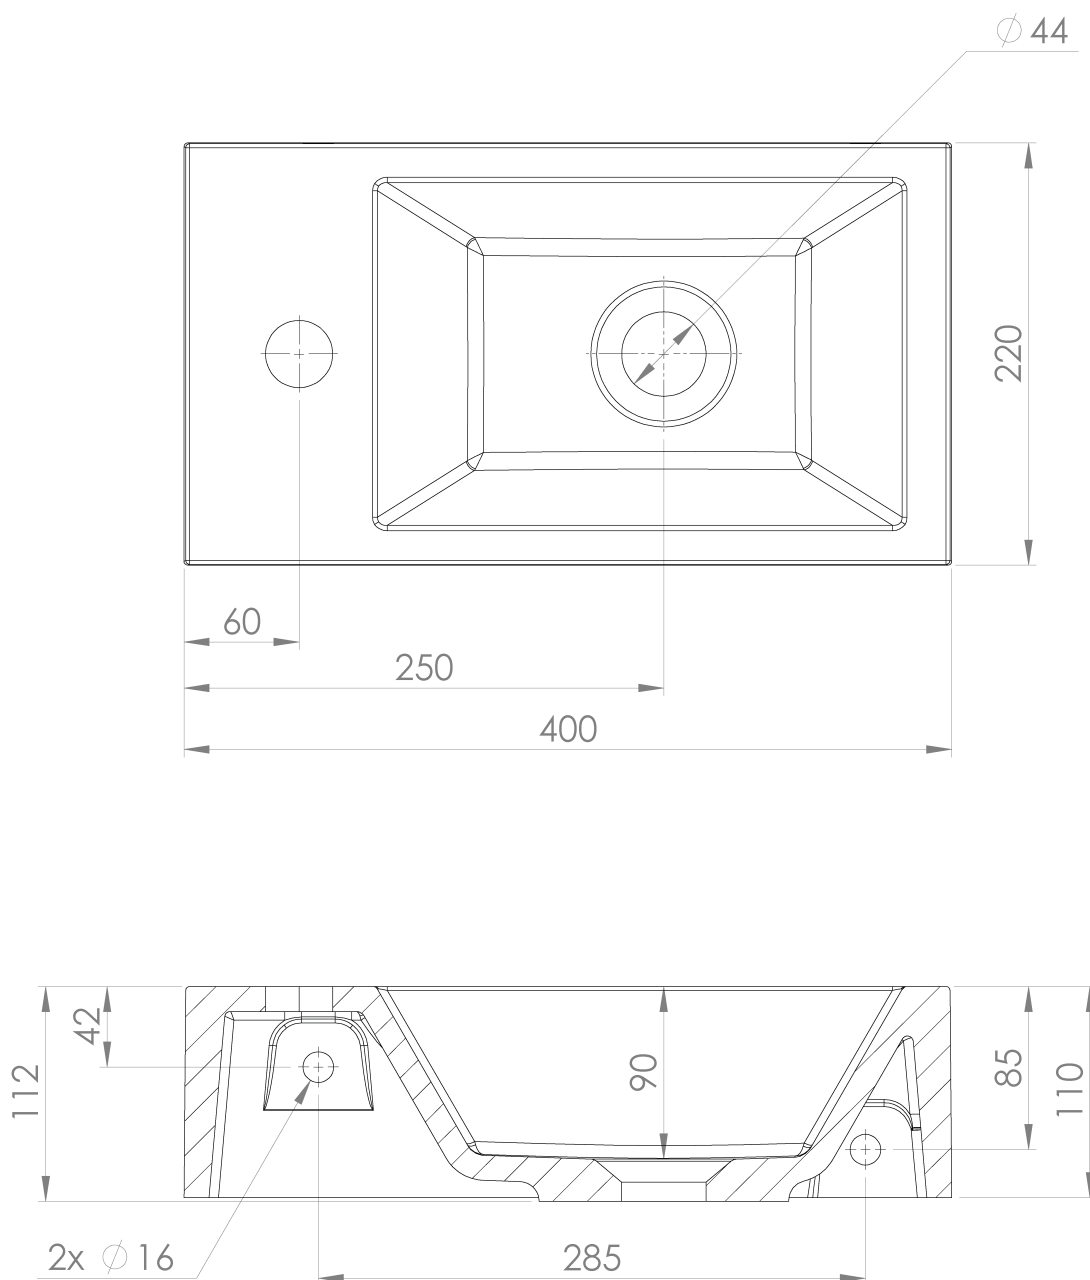

**AMAROK Cultured Marble Washbasin 40x22cm,
left/white**

Order code: AR400

Basic information

Brand: Sapho
Series: SMALL

Size

Width: 400 mm
Height: 110 mm
Depth: 220 mm

Properties

Colour: White
Material: Cast marble
Installation: Into furniture, Freestanding, Wall-hung -
Screws
Type of washbasin: Cloakroom basin
Tap hole: 1 tap hole
Overflow: No
Shape: Rectangle
Weight / Piece: 6.76 kg
Packaging: 1 Piece
Warranty: 2 years

Technical sheet

AMAROK Cultured Marble Washbasin 40x22cm,
left/white

 SAPHO