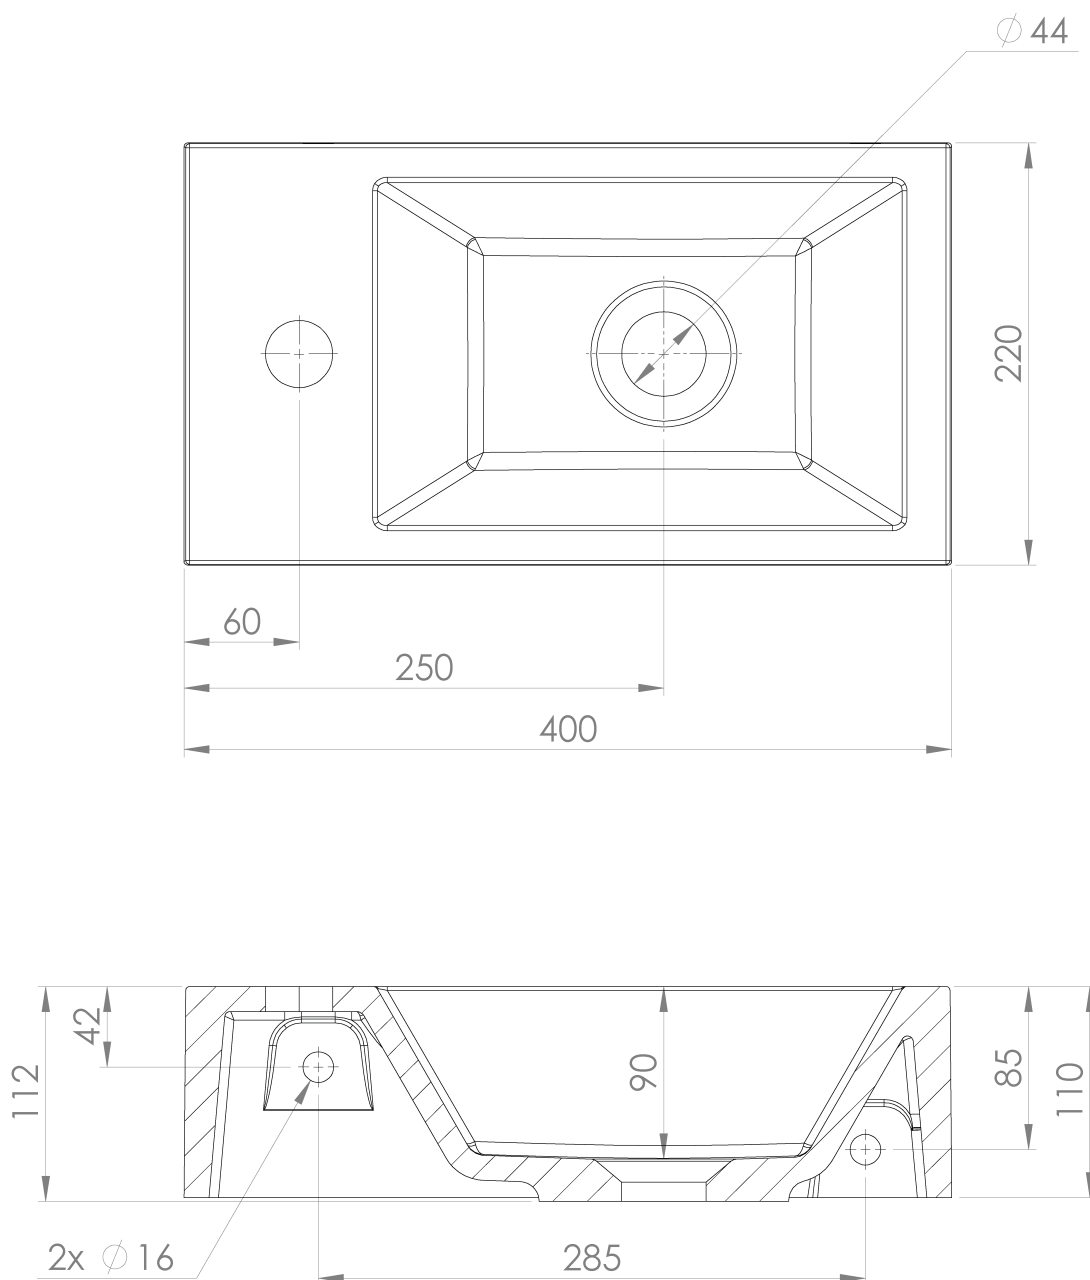

**AMAROK Cultured Marble Washbasin 40x22cm,  
left/white**

**Order code:** AR400

**Basic information**

**Brand:** Sapho  
**Series:** SMALL

**Size**

**Width:** 400 mm  
**Height:** 110 mm  
**Depth:** 220 mm

**Properties**

**Colour:** White  
**Material:** Cast marble  
**Installation:** Into furniture, Freestanding, Wall-hung -  
Screws  
**Type of washbasin:** Cloakroom basin  
**Tap hole:** 1 tap hole  
**Overflow:** No  
**Shape:** Rectangle  
**Weight / Piece:** 6.76 kg  
**Packaging:** 1 Piece  
**Warranty:** 2 years

Technical sheet

AMAROK Cultured Marble Washbasin 40x22cm,  
left/white