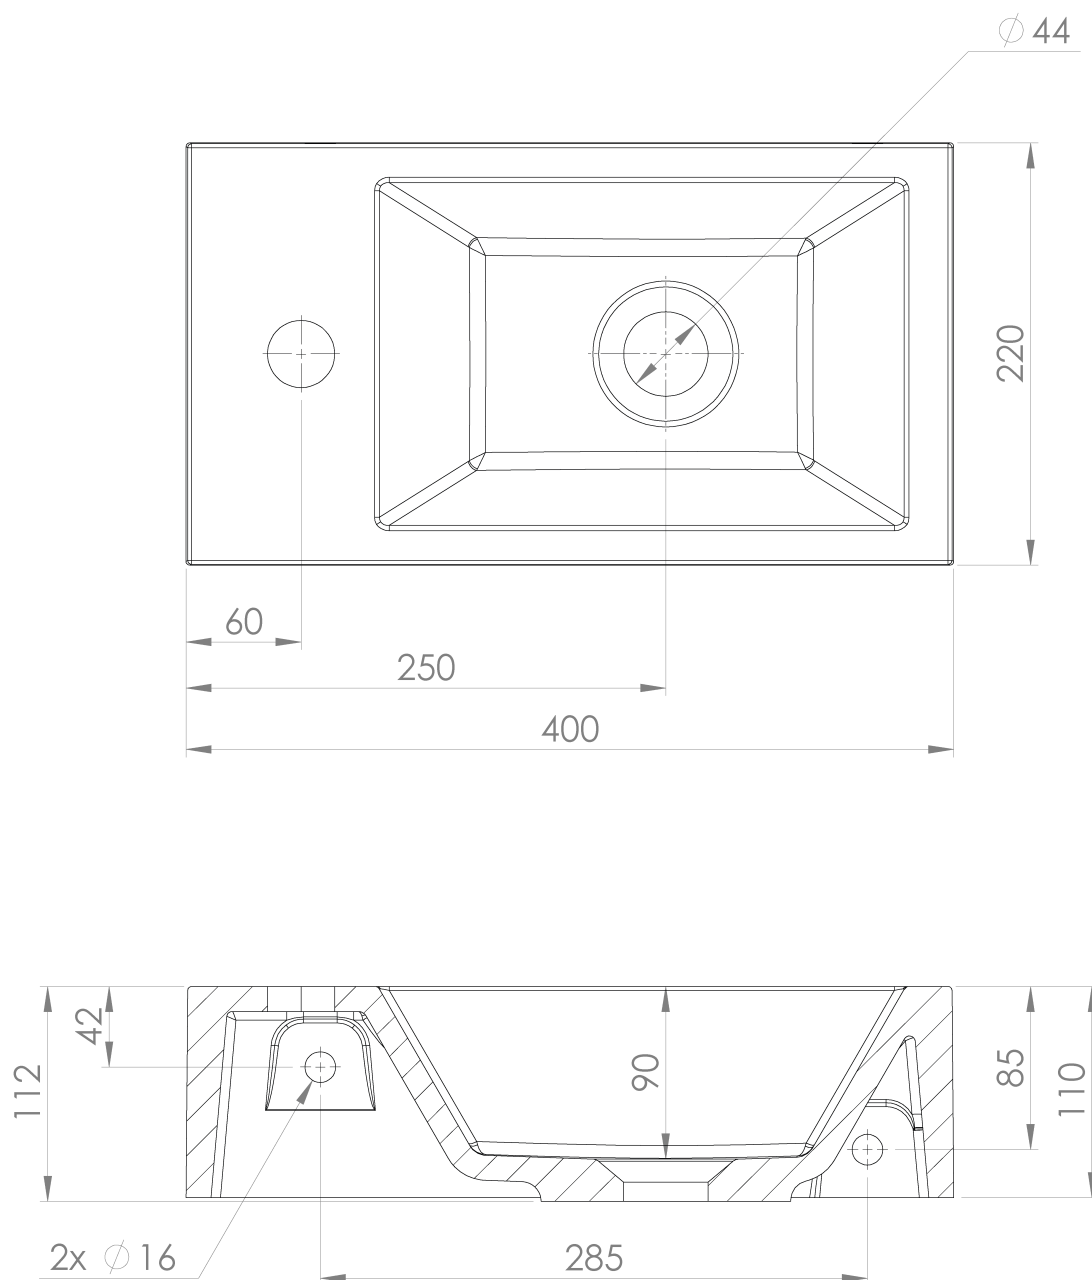

**AMAROK Cultured Marble Washbasin 40x22cm,
left/white**

Order code: AR400

Basic information

Brand: Sapho
Series: SMALL

Size

Width: 400 mm
Height: 110 mm
Depth: 220 mm

Properties

Colour: White
Material: Cast marble
Installation: Into furniture, Freestanding, Wall-hung -
Screws
Type of washbasin: Cloakroom basin
Tap hole: 1 tap hole
Overflow: No
Shape: Rectangle
Weight / Piece: 6.76 kg
Packaging: 1 Piece
Warranty: 2 years

Technical sheet

AMAROK Cultured Marble Washbasin 40x22cm,
left/white

 SAPHO