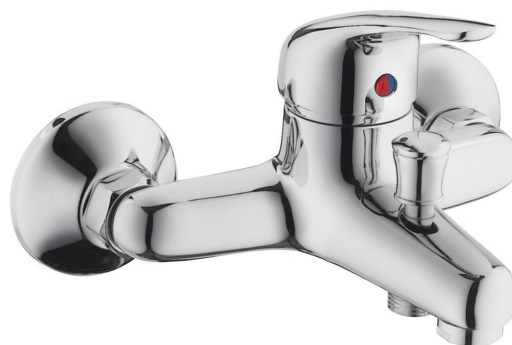

AQUALINE 40 Wall Mounted Bath Mixer Tap, chrome

Order code: 52127

Basic information

Brand: Aqualine

Size

Width: 181 mm

Height: 121 mm

Depth: 151 mm

Properties

Colour: Chrome

Material: Brass

Shape: Circular

Installation: Wall-mounted 150 mm

Type of control: Lever

Type of diverter: Pressure

Cartridge diameter: 40 mm

Flow rate (3 bar): 15.5 l/min

Weight / Piece: 1.437 kg

Packaging: 1 Piece

Warranty: 4 years

Spare parts

Water Tap Cover, chrome, conic, 2 pcs (Order code: RS271)

KASIOPEA Replacement Cartridge Standard, dia 40 mm (Order code: 1107-98)

Set of S-Unions 1/2" x 3/4" pair (Order code: ET654)

Diverter with remote for bath mixer, chrome (Order code: ND52127)

Technical sheet