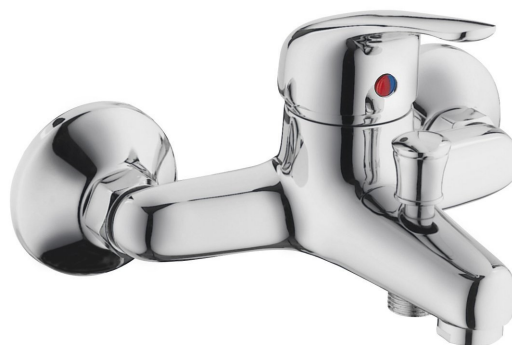

## AQUALINE 40 Wall Mounted Bath Mixer Tap, chrome

Order code: 52127

### Size

Width: 181 mm

Height: 121 mm

Depth: 151 mm

### Properties

Colour: Chrome

Material: Brass

Warranty: 4 years