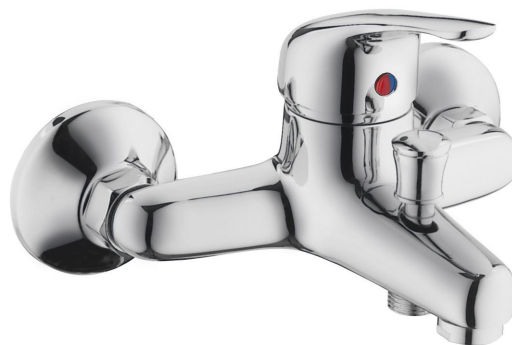

AQUALINE 40 Wall Mounted Bath Mixer Tap, chrome

Order code: 52127

Size

Width: 181 mm

Height: 121 mm

Depth: 151 mm

Properties

Colour: Chrome

Material: Brass

Warranty: 4 years