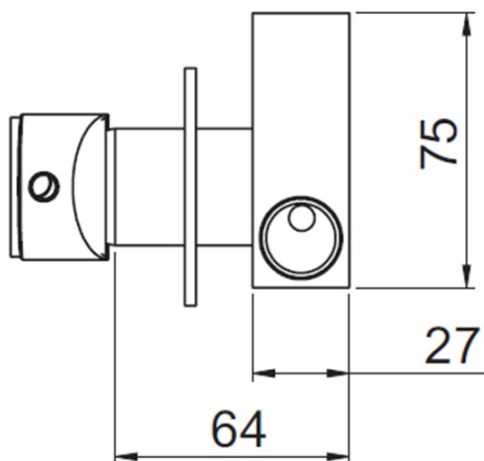

Order code: 5540-01

Basic information

Brand: Sapho
Series: RHAPSODY

Size

Width: 65 mm
Height: 65 mm

Properties

Colour: Chrome
Material: Brass
Shape: Circular
Installation: Concealed
Type of control: Lever
Cartridge diameter: 25 mm
Weight / Piece: 1.915 kg
Packaging: 4 Piece
Warranty: 2 years

Spare parts

Cartridge 25mm (Order code: A848C)

Technical sheet

STUDENÁ VODA
ACQUA FREDDA
COLD WATER

USCITA
ACQUA
MISCELATA
MIXED
WATER
OUTLET

TEPLÁ VODA
ACQUA CALDA
HOT WATER