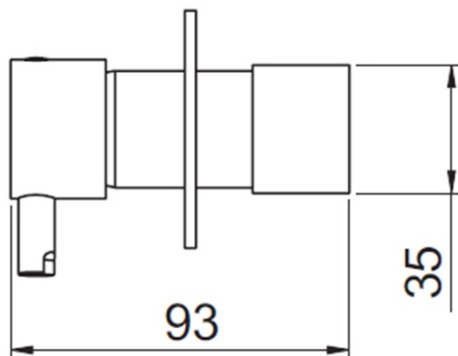

Order code: 5540-01

Basic information

Brand: Sapho
Series: RHAPSODY

Size

Width: 65 mm
Height: 65 mm

Properties

Colour: Chrome
Material: Brass
Shape: Circular
Installation: Concealed
Type of control: Lever
Cartridge diameter: 25 mm
Weight / Piece: 1.915 kg
Packaging: 4 Piece
Warranty: 2 years

Spare parts

Cartridge 25mm (Order code: A848C)

Technical sheet

STUDENÁ VODA
ACQUA FREDDA
COLD WATER

USCITA
ACQUA
MISCELATA
MIXED
WATER
OUTLET

TEPLÁ VODA
ACQUA CALDA
HOT WATER