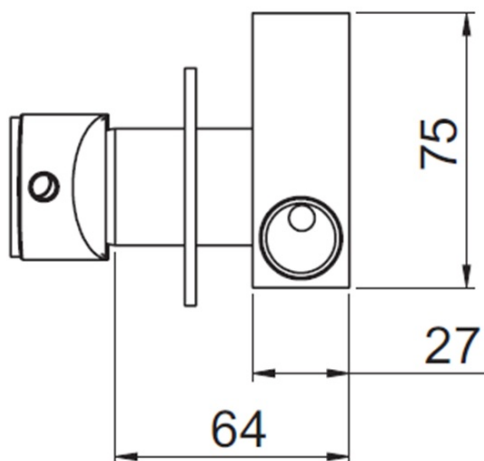

## Size

**Width:** 65 mm  
**Height:** 65 mm

## Properties

**Colour:** Chrome  
**Material:** Brass  
**Shape:** Circular  
**Installation:** Concealed  
**Type of control:** Lever  
**Cartridge diameter:** 25 mm  
**Weight / Piece:** 1.915 kg  
**Packaging:** 4 Piece  
**Warranty:** 2 years

## Spare parts

Cartridge 25mm (Order code: A848C)

Technical sheet

STUDENÁ VODA  
ACQUA FREDDA  
COLD WATER

USCITA  
ACQUA  
MISCELATA  
MIXED  
WATER  
OUTLET

TEPLÁ VODA  
ACQUA CALDA  
HOT WATER