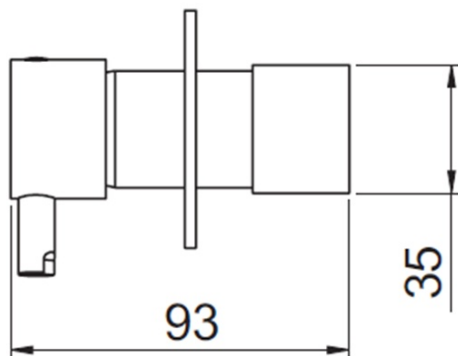

## Size

**Width:** 65 mm  
**Height:** 65 mm

## Properties

**Colour:** Chrome  
**Material:** Brass  
**Shape:** Circular  
**Installation:** Concealed  
**Type of control:** Lever  
**Cartridge diameter:** 25 mm  
**Weight / Piece:** 1.915 kg  
**Packaging:** 4 Piece  
**Warranty:** 2 years

## Spare parts

Cartridge 25mm (Order code: A848C)

Technical sheet

STUDENÁ VODA  
ACQUA FREDDA  
COLD WATER

USCITA  
ACQUA  
MISCELATA  
MIXED  
WATER  
OUTLET

TEPLÁ VODA  
ACQUA CALDA  
HOT WATER