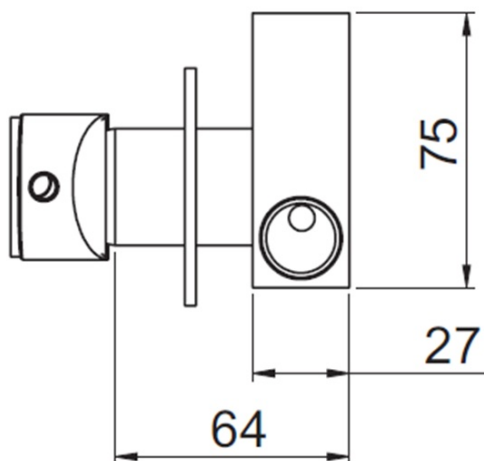

## Size

Width: 65 mm  
Height: 65 mm

## Properties

Colour: Chrome  
Material: Brass  
Shape: Circular  
Installation: Concealed  
Type of control: Lever  
Cartridge diameter: 25 mm  
Weight / Piece: 1.915 kg  
Packaging: 4 Piece  
Warranty: 2 years

## Spare parts

Cartridge 25mm (Order code: A848C)

Technical sheet

STUDENÁ VODA  
ACQUA FREDDA  
COLD WATER

USCITA  
ACQUA  
MISCELATA  
MIXED  
WATER  
OUTLET

TEPLÁ VODA  
ACQUA CALDA  
HOT WATER