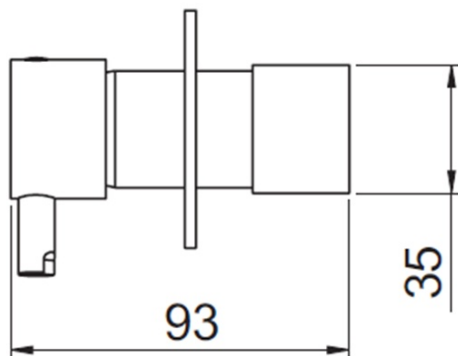

## Size

Width: 65 mm  
Height: 65 mm

## Properties

Colour: Chrome  
Material: Brass  
Shape: Circular  
Installation: Concealed  
Type of control: Lever  
Cartridge diameter: 25 mm  
Weight / Piece: 1.915 kg  
Packaging: 4 Piece  
Warranty: 2 years

## Spare parts

Cartridge 25mm (Order code: A848C)

Technical sheet

STUDENÁ VODA  
ACQUA FREDDA  
COLD WATER

USCITA  
ACQUA  
MISCELATA  
MIXED  
WATER  
OUTLET

TEPLÁ VODA  
ACQUA CALDA  
HOT WATER