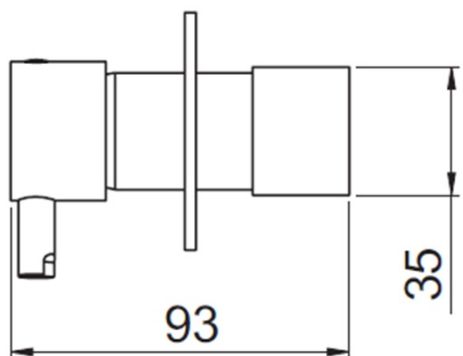

Order code: 5540-01

Basic information

Brand: Sapho
Series: RHAPSODY

Size

Width: 65 mm
Height: 65 mm

Properties

Colour: Chrome
Material: Brass
Shape: Circular
Installation: Concealed
Type of control: Lever
Cartridge diameter: 25 mm
Weight / Piece: 1.915 kg
Packaging: 4 Piece
Warranty: 2 years

Spare parts

Cartridge 25mm (Order code: A848C)

Technical sheet

STUDENÁ VODA
ACQUA FREDDA
COLD WATER

USCITA
ACQUA
MISCELATA
MIXED
WATER
OUTLET

TEPLÁ VODA
ACQUA CALDA
HOT WATER