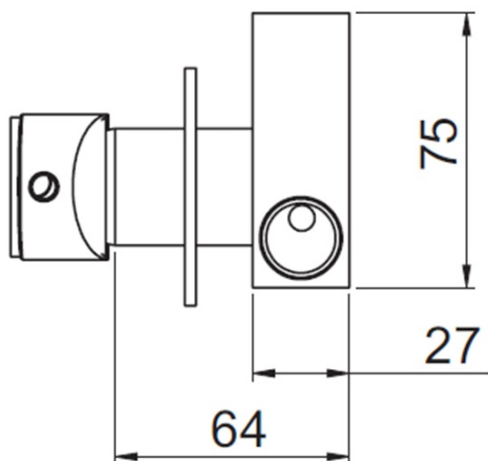

Order code: 5540-01

Basic information

Brand: Sapho
Series: RHAPSODY

Size

Width: 65 mm
Height: 65 mm

Properties

Colour: Chrome
Material: Brass
Shape: Circular
Installation: Concealed
Type of control: Lever
Cartridge diameter: 25 mm
Weight / Piece: 1.915 kg
Packaging: 4 Piece
Warranty: 2 years

Spare parts

Cartridge 25mm (Order code: A848C)

Technical sheet

STUDENÁ VODA
ACQUA FREDDA
COLD WATER

USCITA
ACQUA
MISCELATA
MIXED
WATER
OUTLET

TEPLÁ VODA
ACQUA CALDA
HOT WATER