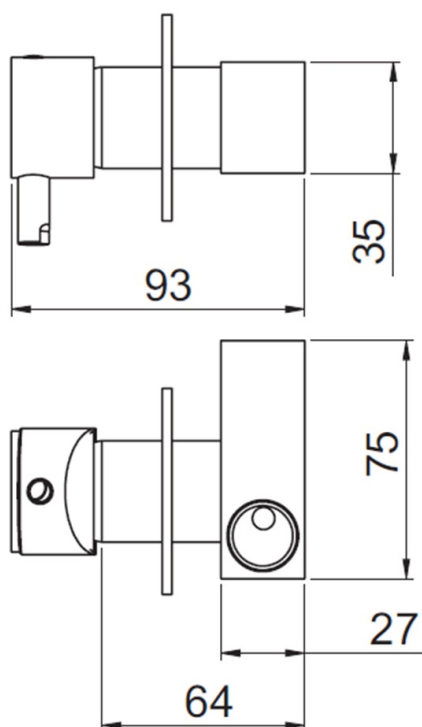

Technical sheet