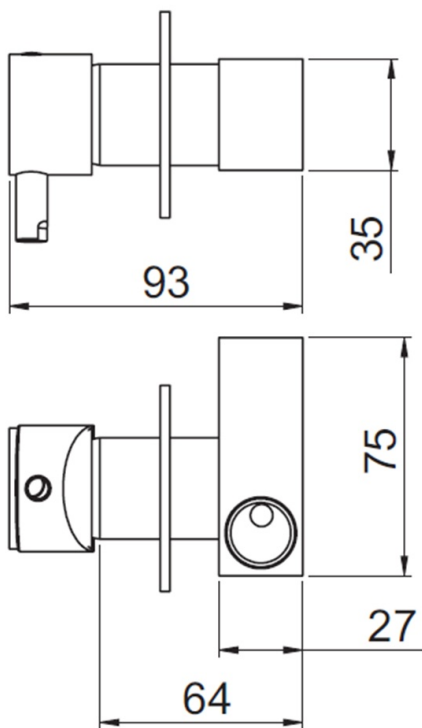

Order code: 5540-01

Size

Width: 65 mm

Height: 65 mm

Properties

Colour: Chrome

Material: Brass

Warranty: 2 years

Technical sheet

STUDENÁ VODA
ACQUA FREDDA
COLD WATER

USCITA
ACQUA
MISCELATA
MIXED
WATER
OUTLET

TEPLÁ VODA
ACQUA CALDA
HOT WATER