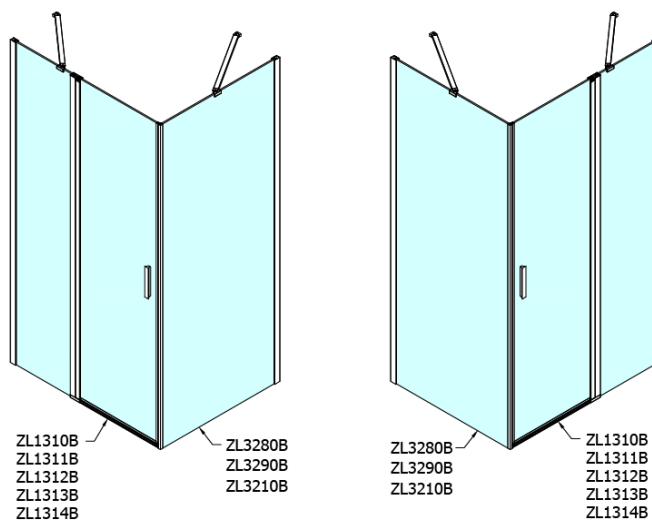

ZOOM BLACK Side Panel 1000mm, clear glass

Order code: ZL3210B

Basic information

Brand: Polysan
Series: ZOOM BLACK

Size

Height: 2000 mm
Depth: 1000 mm

Properties

Profile colour: Black matt
Shape: Fixed panel for shower door
Glass colour: TRANSPARENT glass
Glass finish: Antidrop
Glass thickness: 6 mm
Weight / Piece: 32.0 kg
Packaging: 1 Piece
Warranty: 2 years

Technical sheet

ARTICLE	C
ZL3280B	770-790
ZL3290B	870-890
ZL3210B	970-990

ARTICLE	A	B
ZL1280B	770-790	~715
ZL1290B	870-890	~815

ARTICLE	A	B	C
ZL1310B	970-990	430	520
ZL1311B	1070-1090	480	570
ZL1312B	1170-1190	530	620
ZL1313B	1270-1290	630	620
ZL1314B	1370-1390	730	620