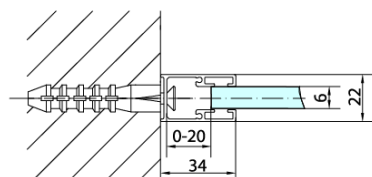

ZOOM BLACK Side Panel 1000mm, clear glass

Order code: ZL3210B

Basic information

Brand: Polysan
Series: ZOOM BLACK

Size

Height: 2000 mm
Depth: 1000 mm

Properties

Profile colour: Black matt
Shape: Fixed panel for shower door
Glass colour: TRANSPARENT glass
Glass finish: Antidrop
Glass thickness: 6 mm
Weight / Piece: 32.0 kg
Packaging: 1 Piece
Warranty: 2 years

Technical sheet

ARTICLE	C
ZL3280B	770-790
ZL3290B	870-890
ZL3210B	970-990

ARTICLE	A	B
ZL1280B	770-790	~715
ZL1290B	870-890	~815

ARTICLE	A	B	C
ZL1310B	970-990	430	520
ZL1311B	1070-1090	480	570
ZL1312B	1170-1190	530	620
ZL1313B	1270-1290	630	620
ZL1314B	1370-1390	730	620