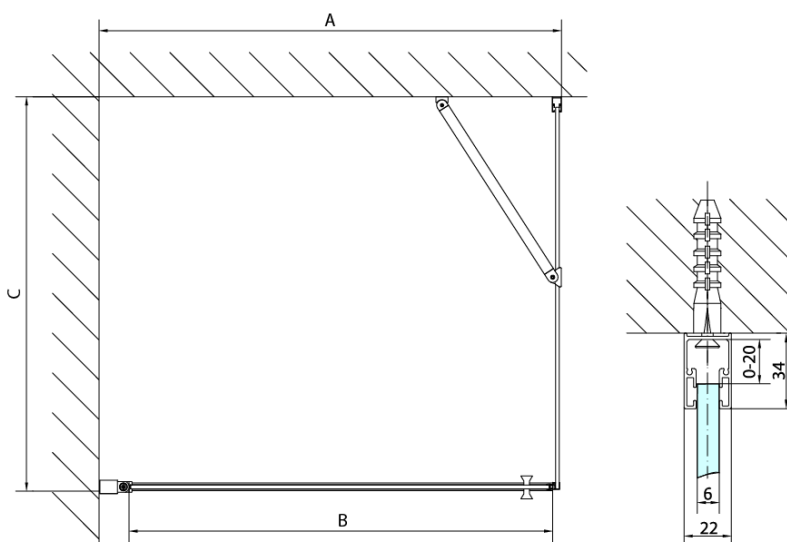

ZOOM BLACK Side Panel 1000mm, clear glass

Order code: ZL3210B

Basic information

Brand: Polysan
Series: ZOOM BLACK

Size

Height: 2000 mm
Depth: 1000 mm

Properties

Profile colour: Black matt
Shape: Fixed panel for shower door
Glass colour: TRANSPARENT glass
Glass finish: Antidrop
Glass thickness: 6 mm
Weight / Piece: 32.0 kg
Packaging: 1 Piece
Warranty: 2 years

Technical sheet

ARTICLE	C
ZL3280B	770-790
ZL3290B	870-890
ZL3210B	970-990

ARTICLE	A	B
ZL1280B	770-790	~715
ZL1290B	870-890	~815

ARTICLE	A	B	C
ZL1310B	970-990	430	520
ZL1311B	1070-1090	480	570
ZL1312B	1170-1190	530	620
ZL1313B	1270-1290	630	620
ZL1314B	1370-1390	730	620