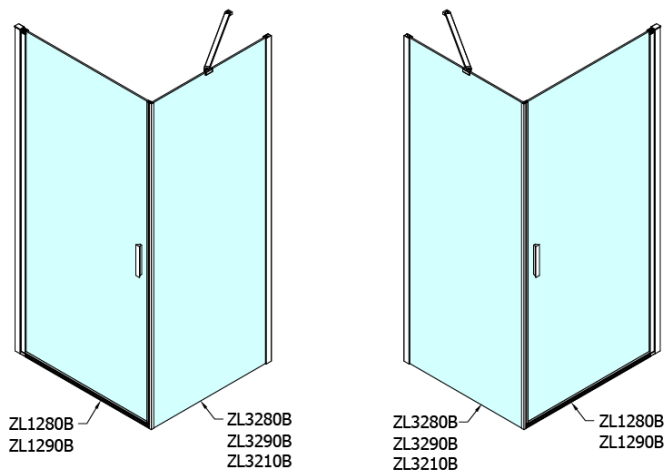

ZOOM BLACK Side Panel 1000mm, clear glass

Order code: ZL3210B

Basic information

Brand: Polysan
Series: ZOOM BLACK

Size

Height: 2000 mm
Depth: 1000 mm

Properties

Profile colour: Black matt
Shape: Fixed panel for shower door
Glass colour: TRANSPARENT glass
Glass finish: Antidrop
Glass thickness: 6 mm
Weight / Piece: 32.0 kg
Packaging: 1 Piece
Warranty: 2 years

Technical sheet

ARTICLE	C
ZL3280B	770-790
ZL3290B	870-890
ZL3210B	970-990

ARTICLE	A	B
ZL1280B	770-790	~715
ZL1290B	870-890	~815

ARTICLE	A	B	C
ZL1310B	970-990	430	520
ZL1311B	1070-1090	480	570
ZL1312B	1170-1190	530	620
ZL1313B	1270-1290	630	620
ZL1314B	1370-1390	730	620