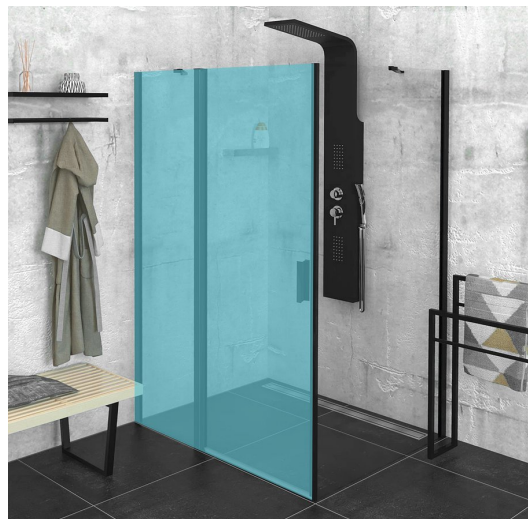

ZOOM BLACK Side Panel 1000mm, clear glass

Order code: ZL3210B

Basic information

Brand: Polysan
Series: ZOOM BLACK

Size

Height: 2000 mm
Depth: 1000 mm

Properties

Profile colour: Black matt
Shape: Fixed panel for shower door
Glass colour: TRANSPARENT glass
Glass finish: Antidrop
Glass thickness: 6 mm
Weight / Piece: 32.0 kg
Packaging: 1 Piece
Warranty: 2 years

Technical sheet

ARTICLE	C
ZL3280B	770-790
ZL3290B	870-890
ZL3210B	970-990

ARTICLE	A	B
ZL1280B	770-790	~715
ZL1290B	870-890	~815

ARTICLE	A	B	C
ZL1310B	970-990	430	520
ZL1311B	1070-1090	480	570
ZL1312B	1170-1190	530	620
ZL1313B	1270-1290	630	620
ZL1314B	1370-1390	730	620