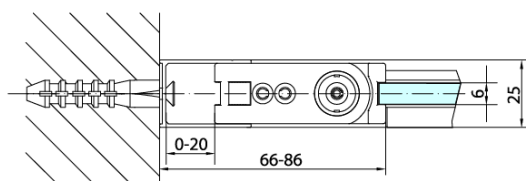

ZOOM BLACK Side Panel 1000mm, clear glass

Order code: ZL3210B

Basic information

Brand: Polysan
Series: ZOOM BLACK

Size

Height: 2000 mm
Depth: 1000 mm

Properties

Profile colour: Black matt
Shape: Fixed panel for shower door
Glass colour: TRANSPARENT glass
Glass finish: Antidrop
Glass thickness: 6 mm
Weight / Piece: 32.0 kg
Packaging: 1 Piece
Warranty: 2 years

Technical sheet

ARTICLE	C
ZL3280B	770-790
ZL3290B	870-890
ZL3210B	970-990

ARTICLE	A	B
ZL1280B	770-790	~715
ZL1290B	870-890	~815

ARTICLE	A	B	C
ZL1310B	970-990	430	520
ZL1311B	1070-1090	480	570
ZL1312B	1170-1190	530	620
ZL1313B	1270-1290	630	620
ZL1314B	1370-1390	730	620