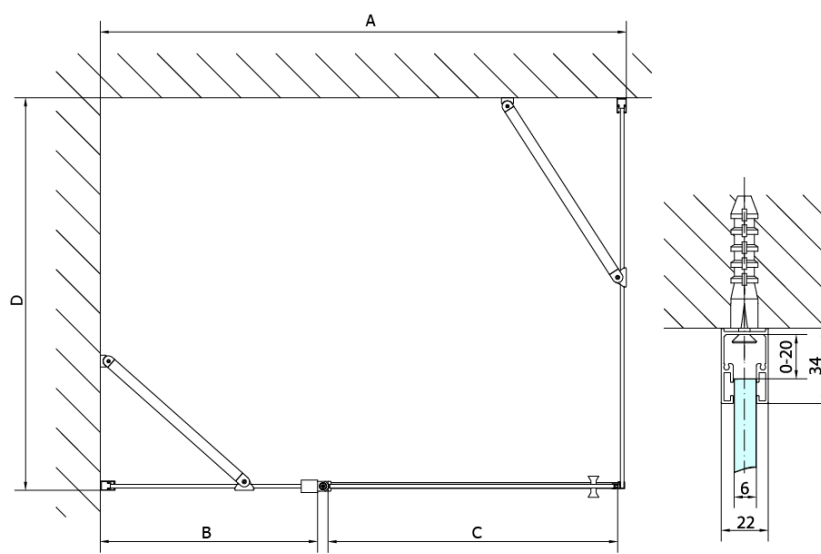

ZOOM BLACK Side Panel 1000mm, clear glass

Order code: ZL3210B

Basic information

Brand: Polysan
Series: ZOOM BLACK

Size

Height: 2000 mm
Depth: 1000 mm

Properties

Profile colour: Black matt
Shape: Fixed panel for shower door
Glass colour: TRANSPARENT glass
Glass finish: Antidrop
Glass thickness: 6 mm
Weight / Piece: 32.0 kg
Packaging: 1 Piece
Warranty: 2 years

Technical sheet

ARTICLE	C
ZL3280B	770-790
ZL3290B	870-890
ZL3210B	970-990

ARTICLE	A	B
ZL1280B	770-790	~715
ZL1290B	870-890	~815

ARTICLE	A	B	C
ZL1310B	970-990	430	520
ZL1311B	1070-1090	480	570
ZL1312B	1170-1190	530	620
ZL1313B	1270-1290	630	620
ZL1314B	1370-1390	730	620