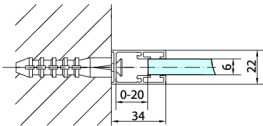

ZOOM BLACK Side Panel 1000mm, clear glass

Order code: ZL3210B

Size

Height: 2000 mm

Depth: 1000 mm

Properties

Warranty: 2 years

Technical sheet

ZL1310B
ZL1311B
ZL1312B
ZL1313B
ZL1314B

ZL3280B
ZL3290B
ZL3210B

ZL1310B
ZL1311B
ZL1312B
ZL1313B
ZL1314B

ARTICLE	A	B	C
ZL1310B	970-990	430	520
ZL1311B	1070-1090	480	570
ZL1312B	1170-1190	530	620
ZL1313B	1270-1290	630	620
ZL1314B	1370-1390	730	620