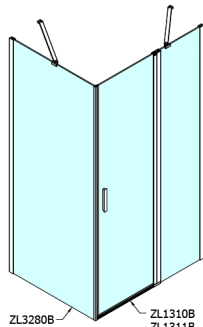

ZOOM BLACK Side Panel 1000mm, clear glass

Order code: ZL3210B

Size

Height: 2000 mm

Depth: 1000 mm

Properties

Warranty: 2 years

Technical sheet

ZL1310B
ZL1311B
ZL1312B
ZL1313B
ZL1314B

ZL3280B
ZL3290B
ZL3210B

ZL1310B
ZL1311B
ZL1312B
ZL1313B
ZL1314B

ARTICLE	A	B	C
ZL1310B	970-990	430	520
ZL1311B	1070-1090	480	570
ZL1312B	1170-1190	530	620
ZL1313B	1270-1290	630	620
ZL1314B	1370-1390	730	620