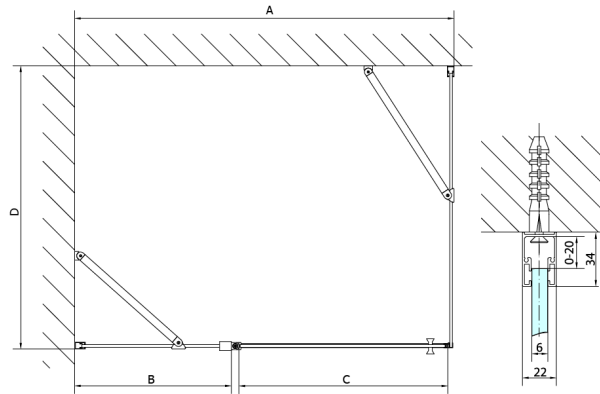

ZOOM BLACK Side Panel 1000mm, clear glass

Order code: ZL3210B

Size

Height: 2000 mm

Depth: 1000 mm

Properties

Warranty: 2 years

Technical sheet

ZL1310B
ZL1311B
ZL1312B
ZL1313B
ZL1314B

ZL3280B
ZL3290B
ZL3210B

ZL1310B
ZL1311B
ZL1312B
ZL1313B
ZL1314B

ARTICLE	A	B	C
ZL1310B	970-990	430	520
ZL1311B	1070-1090	480	570
ZL1312B	1170-1190	530	620
ZL1313B	1270-1290	630	620
ZL1314B	1370-1390	730	620