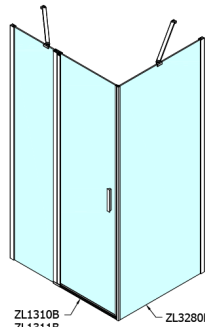

ZOOM BLACK Side Panel 1000mm, clear glass

Order code: ZL3210B

Size

Height: 2000 mm

Depth: 1000 mm

Properties

Warranty: 2 years

Technical sheet

ZL1310B
ZL1311B
ZL1312B
ZL1313B
ZL1314B

ZL3280B
ZL3290B
ZL3210B

ZL1310B
ZL1311B
ZL1312B
ZL1313B
ZL1314B

ARTICLE	A	B	C
ZL1310B	970-990	430	520
ZL1311B	1070-1090	480	570
ZL1312B	1170-1190	530	620
ZL1313B	1270-1290	630	620
ZL1314B	1370-1390	730	620