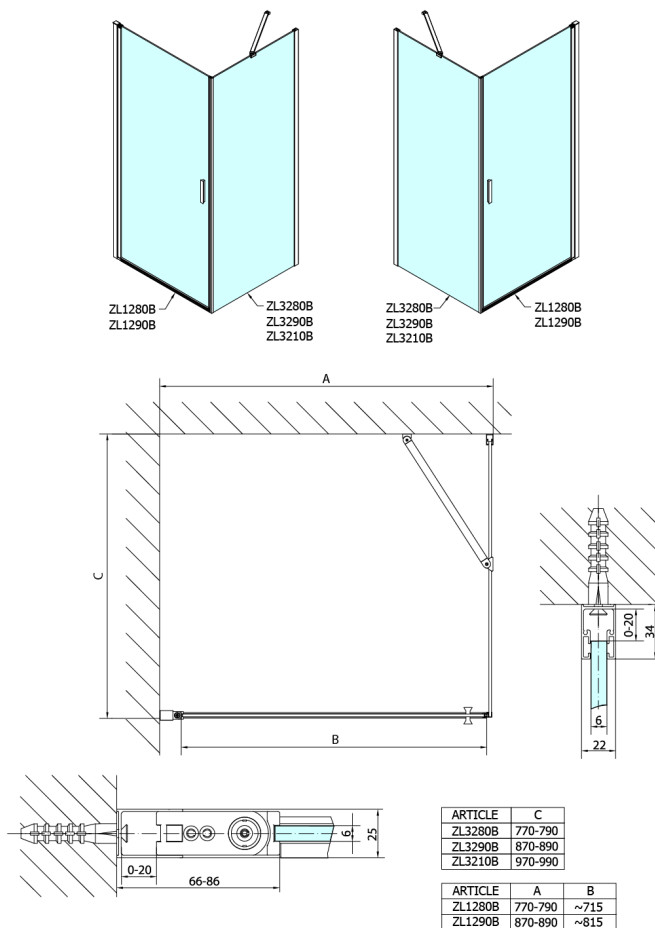

ZOOM BLACK Side Panel 1000mm, clear glass

Order code: ZL3210B

Size

Height: 2000 mm

Depth: 1000 mm

Properties

Warranty: 2 years

Technical sheet

ZL1310B
ZL1311B
ZL1312B
ZL1313B
ZL1314B

ZL3280B
ZL3290B
ZL3210B

ZL1310B
ZL1311B
ZL1312B
ZL1313B
ZL1314B

ARTICLE	A	B	C
ZL1310B	970-990	430	520
ZL1311B	1070-1090	480	570
ZL1312B	1170-1190	530	620
ZL1313B	1270-1290	630	620
ZL1314B	1370-1390	730	620