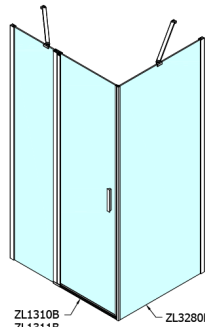

ZOOM BLACK Side Panel 900mm, clear glass

Order code: ZL3290B

Size

Height: 2000 mm

Depth: 900 mm

Properties

Warranty: 2 years

Technical sheet

ZL1310B
ZL1311B
ZL1312B
ZL1313B
ZL1314B

ZL3280B
ZL3290B
ZL3210B

ZL1310B
ZL1311B
ZL1312B
ZL1313B
ZL1314B

ARTICLE	A	B	C
ZL1310B	970-990	430	520
ZL1311B	1070-1090	480	570
ZL1312B	1170-1190	530	620
ZL1313B	1270-1290	630	620
ZL1314B	1370-1390	730	620