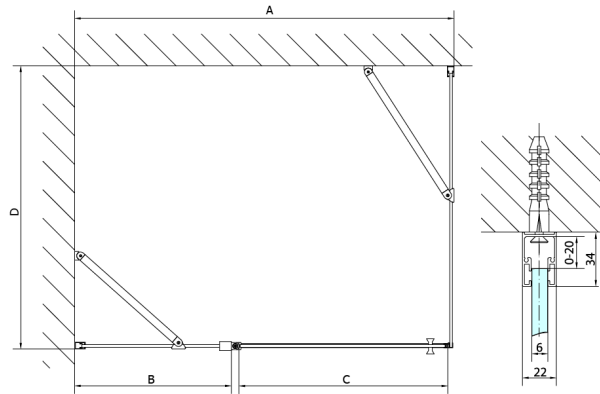

ZOOM BLACK Side Panel 900mm, clear glass

Order code: ZL3290B

Size

Height: 2000 mm

Depth: 900 mm

Properties

Warranty: 2 years

Technical sheet

ZL1310B
ZL1311B
ZL1312B
ZL1313B
ZL1314B

ZL3280B
ZL3290B
ZL3210B

ZL1310B
ZL1311B
ZL1312B
ZL1313B
ZL1314B

ARTICLE	A	B	C
ZL1310B	970-990	430	520
ZL1311B	1070-1090	480	570
ZL1312B	1170-1190	530	620
ZL1313B	1270-1290	630	620
ZL1314B	1370-1390	730	620