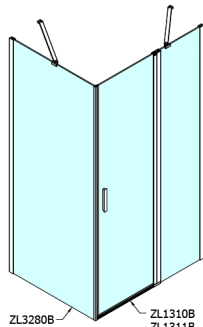

ZOOM BLACK Side Panel 900mm, clear glass

Order code: ZL3290B

Size

Height: 2000 mm

Depth: 900 mm

Properties

Warranty: 2 years

Technical sheet

ZL1310B
ZL1311B
ZL1312B
ZL1313B
ZL1314B

ZL3280B
ZL3290B
ZL3210B

ZL1310B
ZL1311B
ZL1312B
ZL1313B
ZL1314B

ARTICLE	A	B	C
ZL1310B	970-990	430	520
ZL1311B	1070-1090	480	570
ZL1312B	1170-1190	530	620
ZL1313B	1270-1290	630	620
ZL1314B	1370-1390	730	620