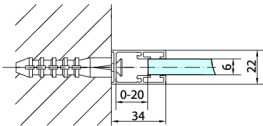

ZOOM BLACK Side Panel 900mm, clear glass

Order code: ZL3290B

Size

Height: 2000 mm

Depth: 900 mm

Properties

Warranty: 2 years

Technical sheet

ZL1310B
ZL1311B
ZL1312B
ZL1313B
ZL1314B

ZL3280B
ZL3290B
ZL3210B

ZL1310B
ZL1311B
ZL1312B
ZL1313B
ZL1314B

ARTICLE	A	B	C
ZL1310B	970-990	430	520
ZL1311B	1070-1090	480	570
ZL1312B	1170-1190	530	620
ZL1313B	1270-1290	630	620
ZL1314B	1370-1390	730	620