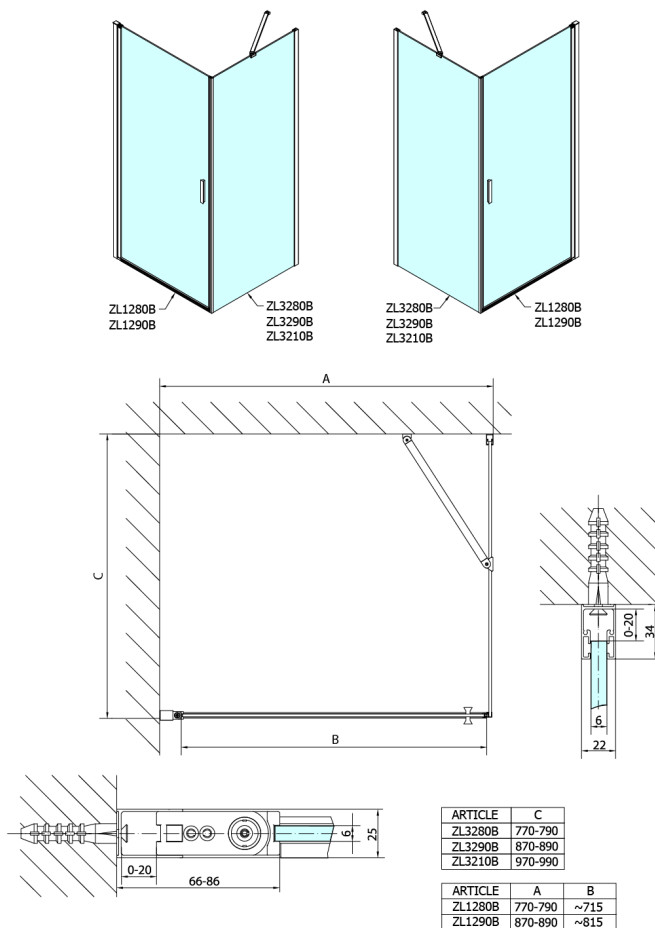

ZOOM BLACK Side Panel 900mm, clear glass

Order code: ZL3290B

Size

Height: 2000 mm

Depth: 900 mm

Properties

Warranty: 2 years

Technical sheet

ZL1310B
ZL1311B
ZL1312B
ZL1313B
ZL1314B

ZL3280B
ZL3290B
ZL3210B

ZL1310B
ZL1311B
ZL1312B
ZL1313B
ZL1314B

ARTICLE	A	B	C
ZL1310B	970-990	430	520
ZL1311B	1070-1090	480	570
ZL1312B	1170-1190	530	620
ZL1313B	1270-1290	630	620
ZL1314B	1370-1390	730	620