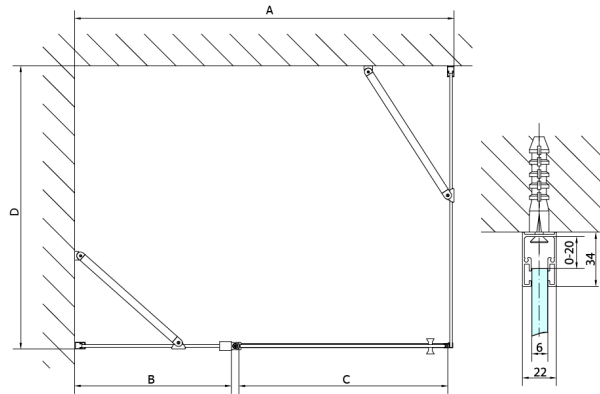

### Size

Height: 2000 mm

Depth: 800 mm

## Technical sheet

ZL1310B  
ZL1311B  
ZL1312B  
ZL1313B  
ZL1314B

ZL3280B  
ZL3290B  
ZL3210B

ZL1310B  
ZL1311B  
ZL1312B  
ZL1313B  
ZL1314B

ARTICLE	A	B	C
ZL1310B	970-990	430	520
ZL1311B	1070-1090	480	570
ZL1312B	1170-1190	530	620
ZL1313B	1270-1290	630	620
ZL1314B	1370-1390	730	620