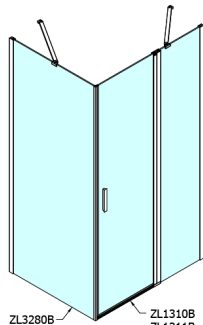

## ZOOM BLACK Side Panel 800mm, clear glass

Order code: ZL3280B

### Size

Height: 2000 mm

Depth: 800 mm

## Technical sheet

ZL1310B  
ZL1311B  
ZL1312B  
ZL1313B  
ZL1314B

ZL3280B  
ZL3290B  
ZL3210B

ZL1310B  
ZL1311B  
ZL1312B  
ZL1313B  
ZL1314B

ARTICLE	A	B	C
ZL1310B	970-990	430	520
ZL1311B	1070-1090	480	570
ZL1312B	1170-1190	530	620
ZL1313B	1270-1290	630	620
ZL1314B	1370-1390	730	620