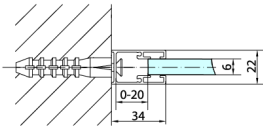

### Size

Height: 2000 mm

Depth: 800 mm

## Technical sheet

ZL1310B  
ZL1311B  
ZL1312B  
ZL1313B  
ZL1314B

ZL3280B  
ZL3290B  
ZL3210B

ZL1310B  
ZL1311B  
ZL1312B  
ZL1313B  
ZL1314B

ARTICLE	A	B	C
ZL1310B	970-990	430	520
ZL1311B	1070-1090	480	570
ZL1312B	1170-1190	530	620
ZL1313B	1270-1290	630	620
ZL1314B	1370-1390	730	620