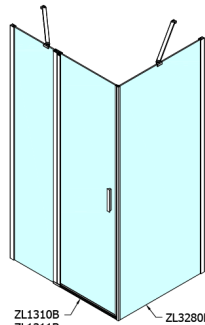

ZL1310B
ZL1311B
ZL1312B
ZL1313B
ZL1314B