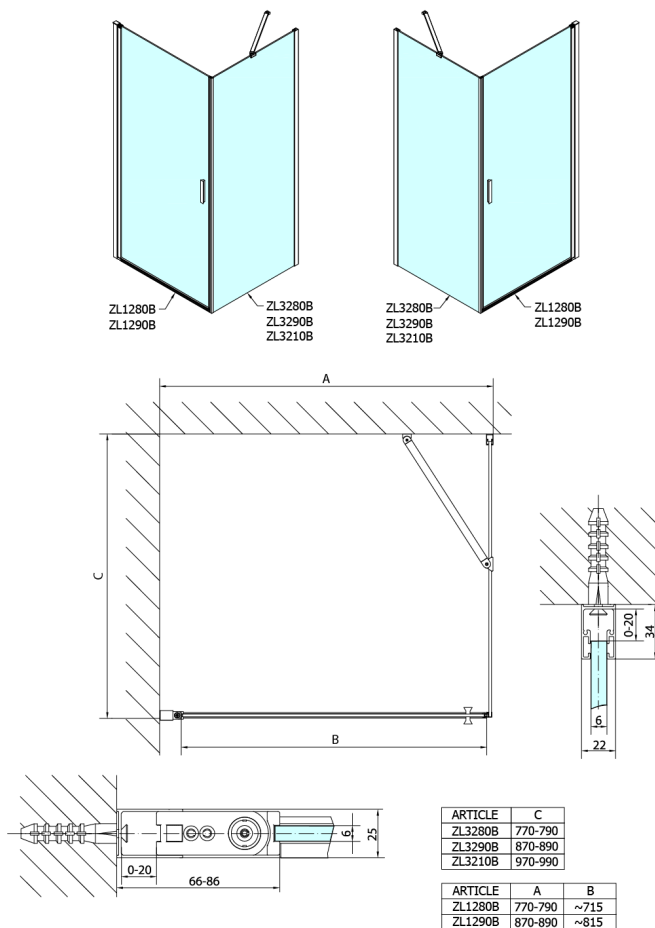

## ZOOM BLACK Side Panel 800mm, clear glass

Order code: ZL3280B

### Size

Height: 2000 mm

Depth: 800 mm

## Technical sheet

ZL1310B  
ZL1311B  
ZL1312B  
ZL1313B  
ZL1314B

ZL3280B  
ZL3290B  
ZL3210B

ZL1310B  
ZL1311B  
ZL1312B  
ZL1313B  
ZL1314B

ARTICLE	A	B	C
ZL1310B	970-990	430	520
ZL1311B	1070-1090	480	570
ZL1312B	1170-1190	530	620
ZL1313B	1270-1290	630	620
ZL1314B	1370-1390	730	620