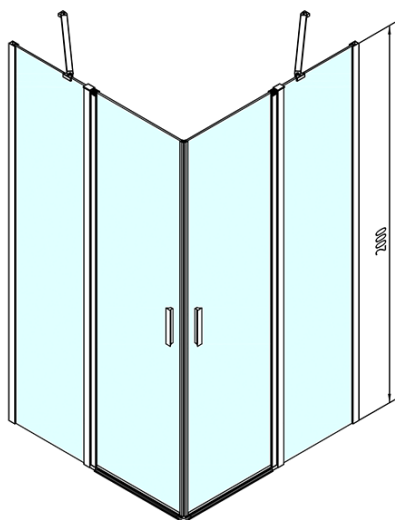

Product list

Order code: **ZL5415B**

ZOOM LINE BLACK Square Shower Enclosure
900x900mm, clear glass

ZL5415B