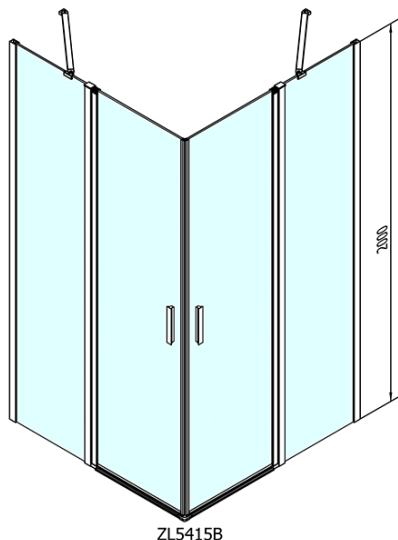

ZOOM BLACK Square Shower Enclosure

900x900mm, clear glass

Order code: ZL5415B

Basic information

Brand: Polysan
Series: ZOOM BLACK

Size

Width: 900 mm
Height: 2000 mm
Depth: 900 mm

Properties

Profile colour: Black matt
Shape: Square with corner entry
Type of opening: Double pivot door
Opening width: 620 mm
Glass colour: TRANSPARENT glass
Glass finish: Antidrop
Glass thickness: 6 mm
Properties: Frameless design, Opening outside and inside
Weight / Piece: 56.0 kg
Packaging: 1 Piece
Warranty: 2 years

ZOOM BLACK Square Shower Enclosure
900x900mm, clear glass

Technical sheet

ZL5415B