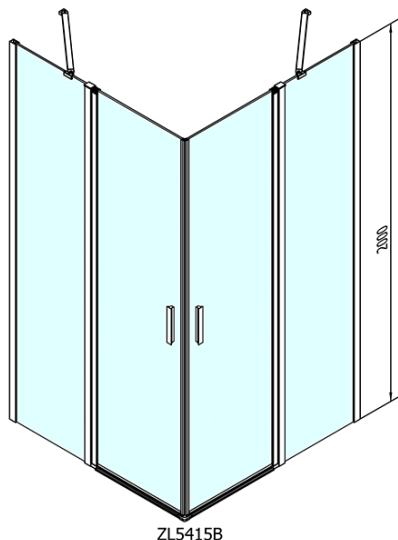

ZOOM BLACK Square Shower Enclosure 900x900mm, clear glass

Order code: ZL5415B

Basic information

Brand: Polysan
Series: ZOOM BLACK

Size

Width: 900 mm
Height: 2000 mm
Depth: 900 mm

Properties

Profile colour: Black matt
Shape: Square with corner entry
Type of opening: Double pivot door
Opening width: 620 mm
Glass colour: TRANSPARENT glass
Glass finish: Antidrop
Glass thickness: 6 mm
Properties: Frameless design, Opening outside and inside
Weight / Piece: 56.0 kg
Packaging: 1 Piece
Warranty: 2 years

ZOOM BLACK Square Shower Enclosure

900x900mm, clear glass

Technical sheet

ZL5415B