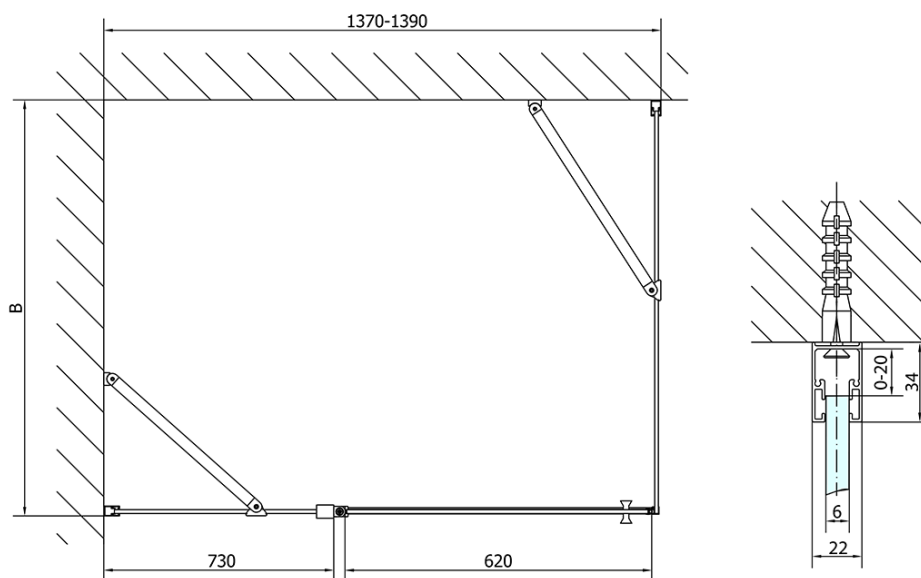

ZOOM BLACK Shower Door 1400mm, clear glass

Order code: ZL1314B

Basic information

Brand: Polysan
Series: ZOOM BLACK

Size

Width: 1400 mm
Height: 2000 mm

Properties

Profile colour: Black matt
Shape: Alcove door
Type of opening: Single pivot door
Opening direction: Versatile
Opening width: 620 mm
Glass colour: TRANSPARENT glass
Glass finish: Antidrop
Glass thickness: 6 mm
Installation width from: 1370 mm
Installation width up to: 1400 mm
Properties: Frameless design, Opening outside and inside
Weight / Piece: 44.0 kg
Packaging: 1 Piece
Warranty: 2 years

Technical sheet

ZL1314BL

ZL1314BR

	B
ZL1314B-ZL3270B	670-690
ZL1314B-ZL3280B	770-790
ZL1314B-ZL3290B	870-890
ZL1314B-ZL3210B	970-990