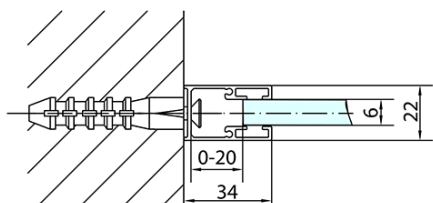

ZOOM BLACK Shower Door 1400mm, clear glass

Order code: ZL1314B

Basic information

Brand: Polysan
Series: ZOOM BLACK

Size

Width: 1400 mm
Height: 2000 mm

Properties

Profile colour: Black matt
Shape: Alcove door
Type of opening: Single pivot door
Opening direction: Versatile
Opening width: 620 mm
Glass colour: TRANSPARENT glass
Glass finish: Antidrop
Glass thickness: 6 mm
Installation width from: 1370 mm
Installation width up to: 1400 mm
Properties: Frameless design, Opening outside and inside
Weight / Piece: 44.0 kg
Packaging: 1 Piece
Warranty: 2 years

Technical sheet

ZL1314BL

ZL1314BR

	B
ZL1314B-ZL3270B	670-690
ZL1314B-ZL3280B	770-790
ZL1314B-ZL3290B	870-890
ZL1314B-ZL3210B	970-990