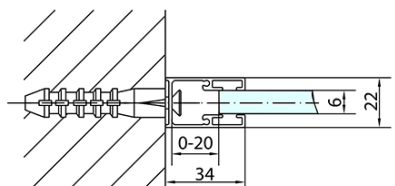

ZOOM BLACK Shower Door 1400mm, clear glass

Order code: ZL1314B

Basic information

Brand: Polysan
Series: ZOOM BLACK

Size

Width: 1400 mm
Height: 2000 mm

Properties

Profile colour: Black matt
Shape: Alcove door
Type of opening: Single pivot door
Opening direction: Versatile
Opening width: 620 mm
Glass colour: TRANSPARENT glass
Glass finish: Antidrop
Glass thickness: 6 mm
Installation width from: 1370 mm
Installation width up to: 1400 mm
Properties: Frameless design, Opening outside and inside
Weight / Piece: 44.0 kg
Packaging: 1 Piece
Warranty: 2 years

Technical sheet

ZL1314BL

ZL1314BR

	B
ZL1314B-ZL3270B	670-690
ZL1314B-ZL3280B	770-790
ZL1314B-ZL3290B	870-890
ZL1314B-ZL3210B	970-990