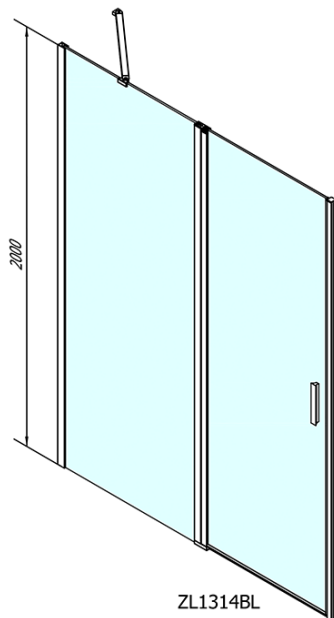

ZOOM BLACK Shower Door 1400mm, clear glass

Order code: ZL1314B

Basic information

Brand: Polysan
Series: ZOOM BLACK

Size

Width: 1400 mm
Height: 2000 mm

Properties

Profile colour: Black matt
Shape: Alcove door
Type of opening: Single pivot door
Opening direction: Versatile
Opening width: 620 mm
Glass colour: TRANSPARENT glass
Glass finish: Antidrop
Glass thickness: 6 mm
Installation width from: 1370 mm
Installation width up to: 1400 mm
Properties: Frameless design, Opening outside and inside
Weight / Piece: 44.0 kg
Packaging: 1 Piece
Warranty: 2 years

Technical sheet

ZL1314BL

ZL1314BR

	B
ZL1314B-ZL3270B	670-690
ZL1314B-ZL3280B	770-790
ZL1314B-ZL3290B	870-890
ZL1314B-ZL3210B	970-990