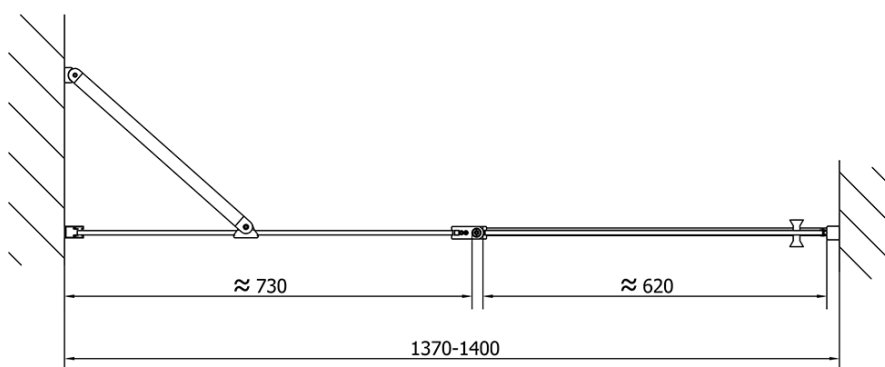

ZOOM BLACK Shower Door 1400mm, clear glass

Order code: ZL1314B

Basic information

Brand: Polysan
Series: ZOOM BLACK

Size

Width: 1400 mm
Height: 2000 mm

Properties

Profile colour: Black matt
Shape: Alcove door
Type of opening: Single pivot door
Opening direction: Versatile
Opening width: 620 mm
Glass colour: TRANSPARENT glass
Glass finish: Antidrop
Glass thickness: 6 mm
Installation width from: 1370 mm
Installation width up to: 1400 mm
Properties: Frameless design, Opening outside and inside
Weight / Piece: 44.0 kg
Packaging: 1 Piece
Warranty: 2 years

Technical sheet

ZL1314BL

ZL1314BR

	B
ZL1314B-ZL3270B	670-690
ZL1314B-ZL3280B	770-790
ZL1314B-ZL3290B	870-890
ZL1314B-ZL3210B	970-990