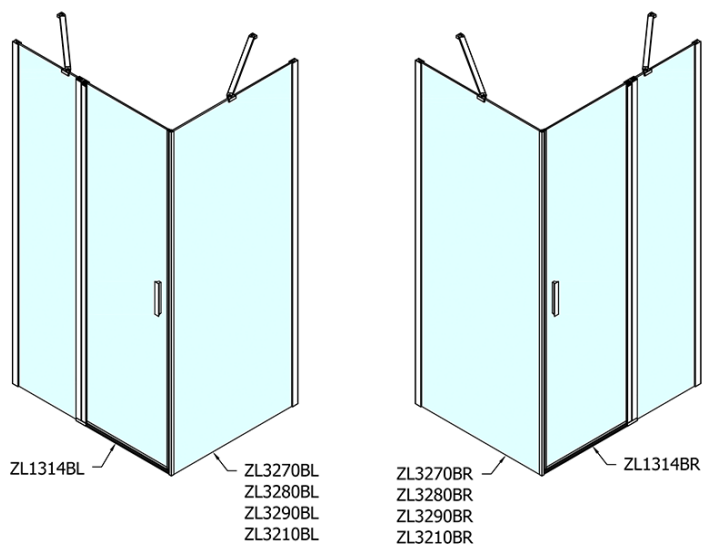

ZOOM BLACK Shower Door 1400mm, clear glass

Order code: ZL1314B

Basic information

Brand: Polysan
Series: ZOOM BLACK

Size

Width: 1400 mm
Height: 2000 mm

Properties

Profile colour: Black matt
Shape: Alcove door
Type of opening: Single pivot door
Opening direction: Versatile
Opening width: 620 mm
Glass colour: TRANSPARENT glass
Glass finish: Antidrop
Glass thickness: 6 mm
Installation width from: 1370 mm
Installation width up to: 1400 mm
Properties: Frameless design, Opening outside and inside
Weight / Piece: 44.0 kg
Packaging: 1 Piece
Warranty: 2 years

Technical sheet

ZL1314BL

ZL1314BR

	B
ZL1314B-ZL3270B	670-690
ZL1314B-ZL3280B	770-790
ZL1314B-ZL3290B	870-890
ZL1314B-ZL3210B	970-990