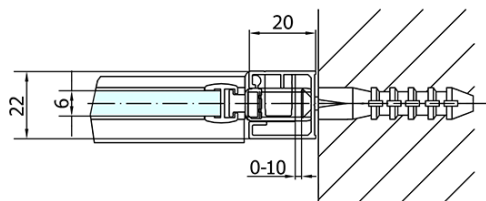

ZOOM BLACK Shower Door 1400mm, clear glass

Order code: ZL1314B

Basic information

Brand: Polysan
Series: ZOOM BLACK

Size

Width: 1400 mm
Height: 2000 mm

Properties

Profile colour: Black matt
Shape: Alcove door
Type of opening: Single pivot door
Opening direction: Versatile
Opening width: 620 mm
Glass colour: TRANSPARENT glass
Glass finish: Antidrop
Glass thickness: 6 mm
Installation width from: 1370 mm
Installation width up to: 1400 mm
Properties: Frameless design, Opening outside and inside
Weight / Piece: 44.0 kg
Packaging: 1 Piece
Warranty: 2 years

Technical sheet

ZL1314BL

ZL1314BR

	B
ZL1314B-ZL3270B	670-690
ZL1314B-ZL3280B	770-790
ZL1314B-ZL3290B	870-890
ZL1314B-ZL3210B	970-990