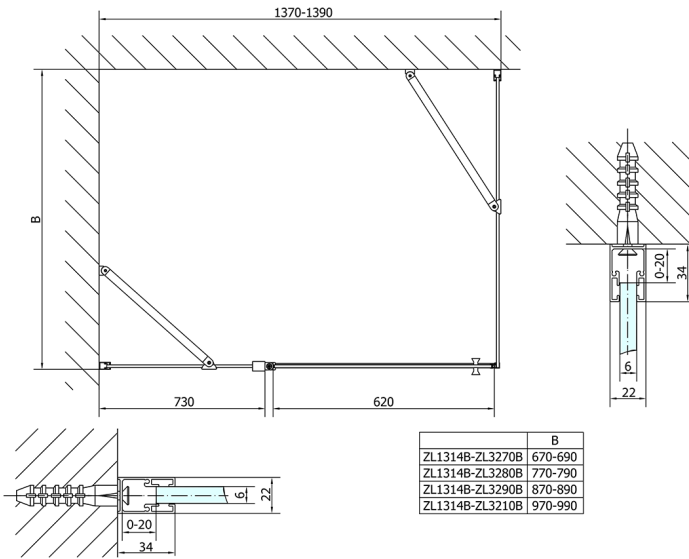

### Size

Width: 1400 mm

Height: 2000 mm

## Technical sheet

ZL1314BL  
ZL3270BL  
ZL3280BL  
ZL3290BL  
ZL3210BL

ZL3270BR  
ZL3280BR  
ZL3290BR  
ZL3210BR

	B
ZL1314B-ZL3270B	670-690
ZL1314B-ZL3280B	770-790
ZL1314B-ZL3290B	870-890
ZL1314B-ZL3210B	970-990