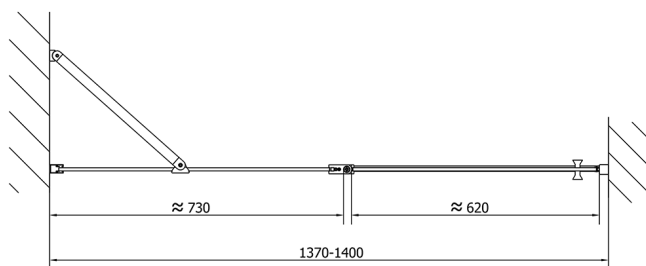

## ZOOM BLACK Shower Door 1400mm, clear glass

Order code: ZL1314B

### Size

Width: 1400 mm

Height: 2000 mm

## Technical sheet

ZL1314BL  
ZL3270BL  
ZL3280BL  
ZL3290BL  
ZL3210BL

ZL3270BR  
ZL3280BR  
ZL3290BR  
ZL3210BR

	B
ZL1314B-ZL3270B	670-690
ZL1314B-ZL3280B	770-790
ZL1314B-ZL3290B	870-890
ZL1314B-ZL3210B	970-990