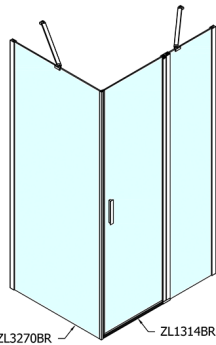

## ZOOM BLACK Shower Door 1400mm, clear glass

Order code: ZL1314B

### Size

Width: 1400 mm

Height: 2000 mm

## Technical sheet

ZL1314BL  
ZL3270BL  
ZL3280BL  
ZL3290BL  
ZL3210BL

ZL3270BR  
ZL3280BR  
ZL3290BR  
ZL3210BR

	B
ZL1314B-ZL3270B	670-690
ZL1314B-ZL3280B	770-790
ZL1314B-ZL3290B	870-890
ZL1314B-ZL3210B	970-990