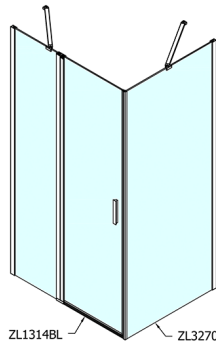

B
ZL1314B-ZL3270B	670-690
ZL1314B-ZL3280B	770-790
ZL1314B-ZL3290B	870-890
ZL1314B-ZL3210B	970-990