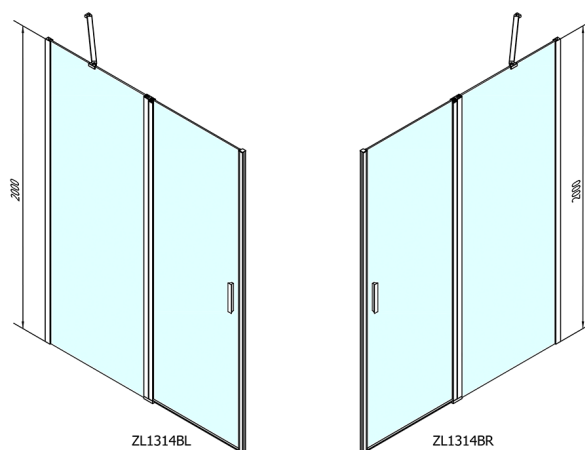

Technical sheet