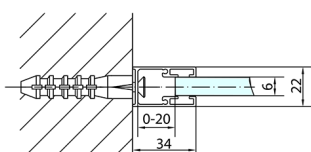

Technical sheet