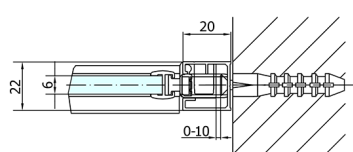

Technical sheet