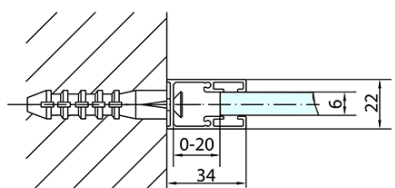

ZOOM BLACK Shower Door 1300mm, clear glass

Order code: ZL1313B

Basic information

Brand: Polysan
Series: ZOOM BLACK

Size

Width: 1300 mm
Height: 2000 mm

Properties

Profile colour: Black matt
Shape: Alcove door
Type of opening: Single pivot door
Opening direction: Versatile
Opening width: 620 mm
Glass colour: TRANSPARENT glass
Glass finish: Antidrop
Glass thickness: 6 mm
Installation width from: 1270 mm
Installation width up to: 1300 mm
Properties: Frameless design, Opening outside and inside
Weight / Piece: 41.0 kg
Packaging: 1 Piece
Warranty: 2 years

Technical sheet

	B
ZL1313B-ZL3270B	670-690
ZL1313B-ZL3280B	770-790
ZL1313B-ZL3290B	870-890
ZL1313B-ZL3210B	970-990