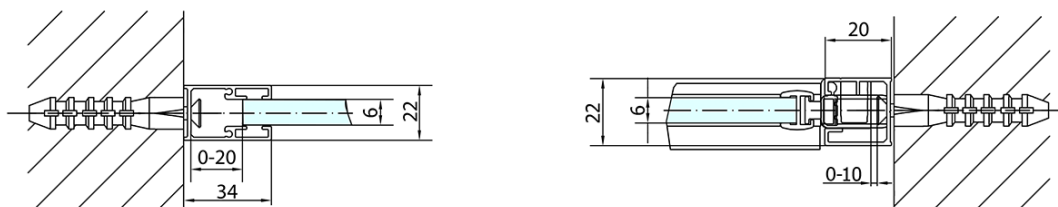

ZOOM BLACK Shower Door 1300mm, clear glass

Order code: ZL1313B

Basic information

Brand: Polysan
Series: ZOOM BLACK

Size

Width: 1300 mm
Height: 2000 mm

Properties

Profile colour: Black matt
Shape: Alcove door
Type of opening: Single pivot door
Opening direction: Versatile
Opening width: 620 mm
Glass colour: TRANSPARENT glass
Glass finish: Antidrop
Glass thickness: 6 mm
Installation width from: 1270 mm
Installation width up to: 1300 mm
Properties: Frameless design, Opening outside and inside
Weight / Piece: 41.0 kg
Packaging: 1 Piece
Warranty: 2 years

Technical sheet

	B
ZL1313B-ZL3270B	670-690
ZL1313B-ZL3280B	770-790
ZL1313B-ZL3290B	870-890
ZL1313B-ZL3210B	970-990