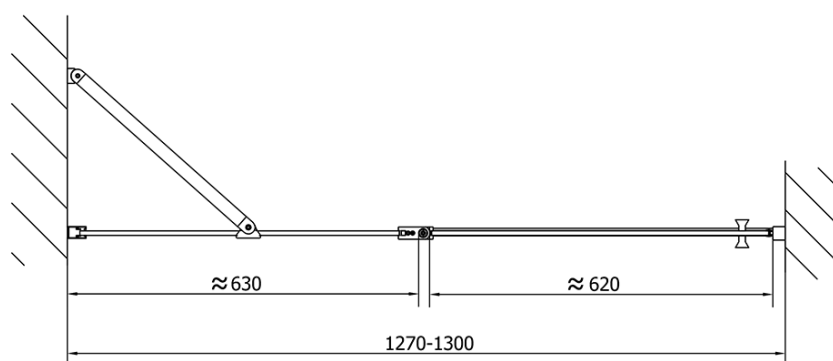

ZOOM BLACK Shower Door 1300mm, clear glass

Order code: ZL1313B

Basic information

Brand: Polysan
Series: ZOOM BLACK

Size

Width: 1300 mm
Height: 2000 mm

Properties

Profile colour: Black matt
Shape: Alcove door
Type of opening: Single pivot door
Opening direction: Versatile
Opening width: 620 mm
Glass colour: TRANSPARENT glass
Glass finish: Antidrop
Glass thickness: 6 mm
Installation width from: 1270 mm
Installation width up to: 1300 mm
Properties: Frameless design, Opening outside and inside
Weight / Piece: 41.0 kg
Packaging: 1 Piece
Warranty: 2 years

Technical sheet

	B
ZL1313B-ZL3270B	670-690
ZL1313B-ZL3280B	770-790
ZL1313B-ZL3290B	870-890
ZL1313B-ZL3210B	970-990