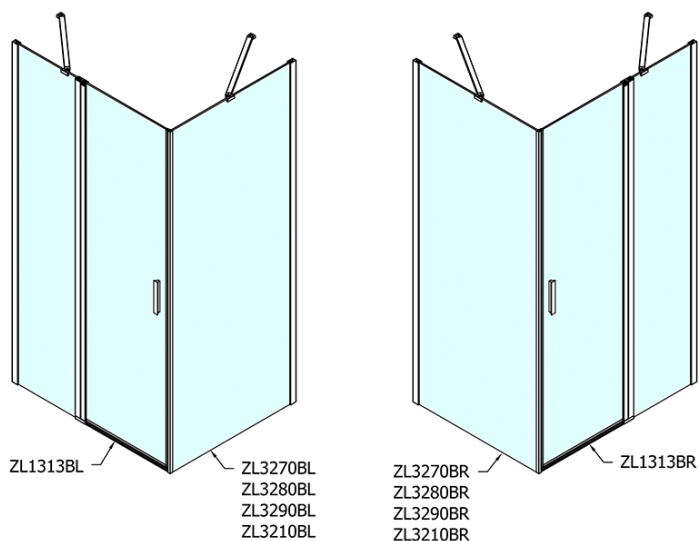

ZOOM BLACK Shower Door 1300mm, clear glass

Order code: ZL1313B

Basic information

Brand: Polysan
Series: ZOOM BLACK

Size

Width: 1300 mm
Height: 2000 mm

Properties

Profile colour: Black matt
Shape: Alcove door
Type of opening: Single pivot door
Opening direction: Versatile
Opening width: 620 mm
Glass colour: TRANSPARENT glass
Glass finish: Antidrop
Glass thickness: 6 mm
Installation width from: 1270 mm
Installation width up to: 1300 mm
Properties: Frameless design, Opening outside and inside
Weight / Piece: 41.0 kg
Packaging: 1 Piece
Warranty: 2 years

Technical sheet

	B
ZL1313B-ZL3270B	670-690
ZL1313B-ZL3280B	770-790
ZL1313B-ZL3290B	870-890
ZL1313B-ZL3210B	970-990