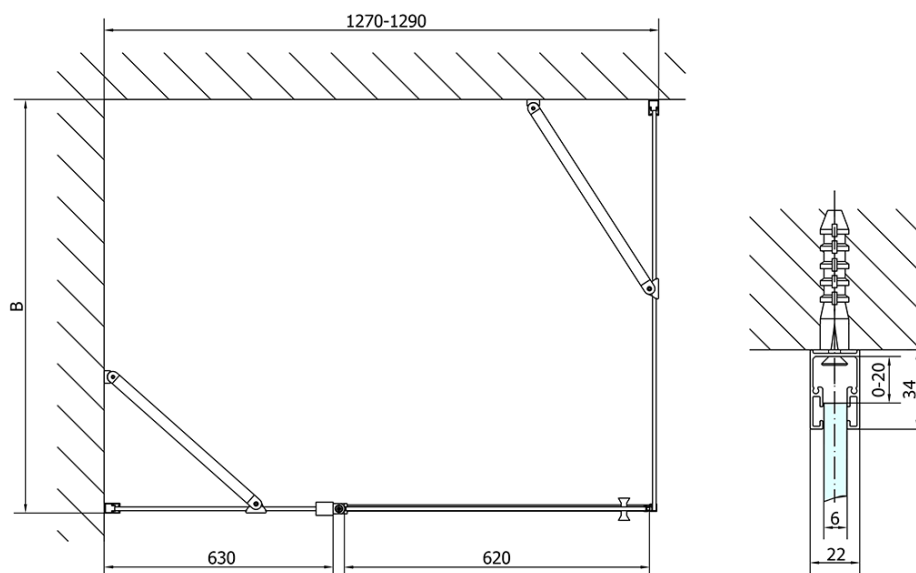

ZOOM BLACK Shower Door 1300mm, clear glass

Order code: ZL1313B

Basic information

Brand: Polysan
Series: ZOOM BLACK

Size

Width: 1300 mm
Height: 2000 mm

Properties

Profile colour: Black matt
Shape: Alcove door
Type of opening: Single pivot door
Opening direction: Versatile
Opening width: 620 mm
Glass colour: TRANSPARENT glass
Glass finish: Antidrop
Glass thickness: 6 mm
Installation width from: 1270 mm
Installation width up to: 1300 mm
Properties: Frameless design, Opening outside and inside
Weight / Piece: 41.0 kg
Packaging: 1 Piece
Warranty: 2 years

Technical sheet

	B
ZL1313B-ZL3270B	670-690
ZL1313B-ZL3280B	770-790
ZL1313B-ZL3290B	870-890
ZL1313B-ZL3210B	970-990