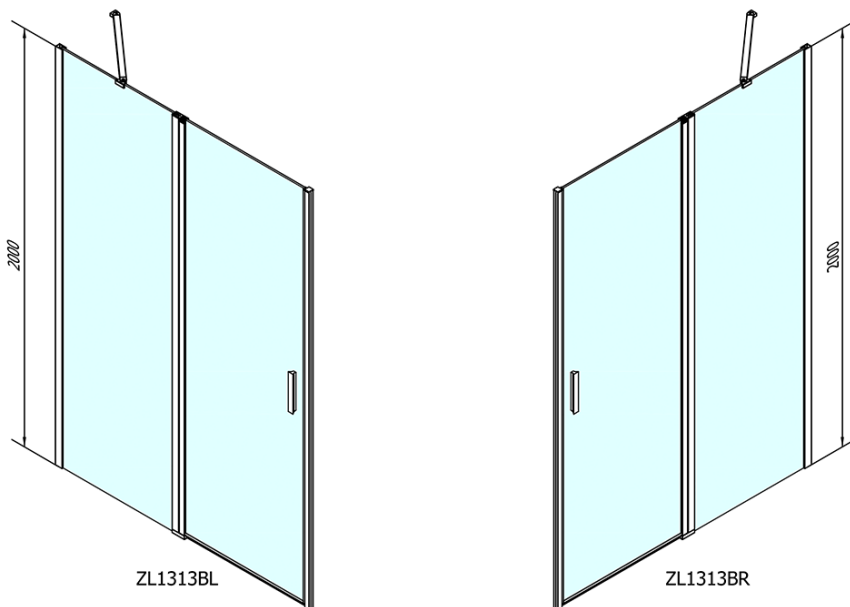

ZOOM BLACK Shower Door 1300mm, clear glass

Order code: ZL1313B

Basic information

Brand: Polysan
Series: ZOOM BLACK

Size

Width: 1300 mm
Height: 2000 mm

Properties

Profile colour: Black matt
Shape: Alcove door
Type of opening: Single pivot door
Opening direction: Versatile
Opening width: 620 mm
Glass colour: TRANSPARENT glass
Glass finish: Antidrop
Glass thickness: 6 mm
Installation width from: 1270 mm
Installation width up to: 1300 mm
Properties: Frameless design, Opening outside and inside
Weight / Piece: 41.0 kg
Packaging: 1 Piece
Warranty: 2 years

Technical sheet

	B
ZL1313B-ZL3270B	670-690
ZL1313B-ZL3280B	770-790
ZL1313B-ZL3290B	870-890
ZL1313B-ZL3210B	970-990