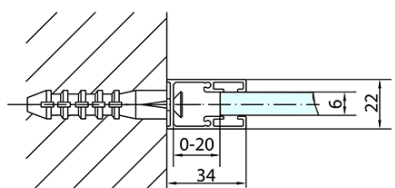

### Size

**Width:** 1300 mm  
**Height:** 2000 mm

### Properties

**Profile colour:** Black matt  
**Shape:** Alcove door  
**Type of opening:** Single pivot door  
**Opening direction:** Versatile  
**Opening width:** 620 mm  
**Glass colour:** TRANSPARENT glass  
**Glass finish:** Antidrop  
**Glass thickness:** 6 mm  
**Installation width from:** 1270 mm  
**Installation width up to:** 1300 mm  
**Properties:** Frameless design, Opening outside and inside  
**Weight / Piece:** 41.0 kg  
**Packaging:** 1 Piece  
**Warranty:** 2 years

Technical sheet

ZL1313BL

ZL1313BR

	B
ZL1313B-ZL3270B	670-690
ZL1313B-ZL3280B	770-790
ZL1313B-ZL3290B	870-890
ZL1313B-ZL3210B	970-990