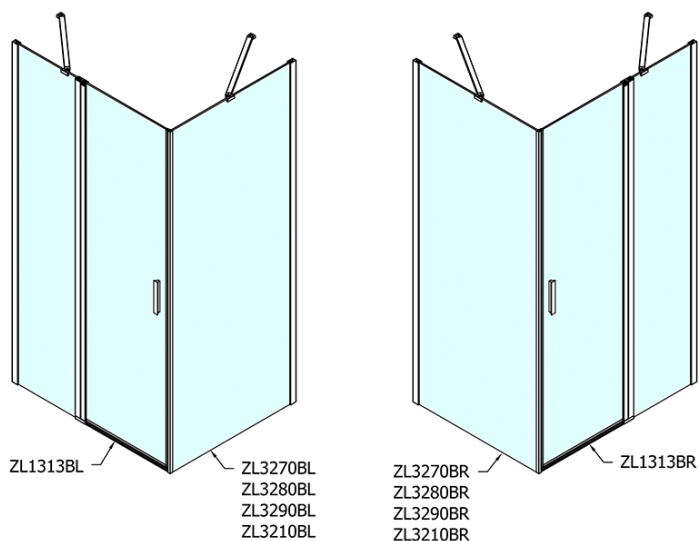

### Size

**Width:** 1300 mm  
**Height:** 2000 mm

### Properties

**Profile colour:** Black matt  
**Shape:** Alcove door  
**Type of opening:** Single pivot door  
**Opening direction:** Versatile  
**Opening width:** 620 mm  
**Glass colour:** TRANSPARENT glass  
**Glass finish:** Antidrop  
**Glass thickness:** 6 mm  
**Installation width from:** 1270 mm  
**Installation width up to:** 1300 mm  
**Properties:** Frameless design, Opening outside and inside  
**Weight / Piece:** 41.0 kg  
**Packaging:** 1 Piece  
**Warranty:** 2 years

Technical sheet

ZL1313BL

ZL1313BR

	B
ZL1313B-ZL3270B	670-690
ZL1313B-ZL3280B	770-790
ZL1313B-ZL3290B	870-890
ZL1313B-ZL3210B	970-990