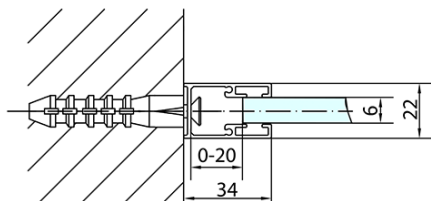

### Size

**Width:** 1300 mm  
**Height:** 2000 mm

### Properties

**Profile colour:** Black matt  
**Shape:** Alcove door  
**Type of opening:** Single pivot door  
**Opening direction:** Versatile  
**Opening width:** 620 mm  
**Glass colour:** TRANSPARENT glass  
**Glass finish:** Antidrop  
**Glass thickness:** 6 mm  
**Installation width from:** 1270 mm  
**Installation width up to:** 1300 mm  
**Properties:** Frameless design, Opening outside and inside  
**Weight / Piece:** 41.0 kg  
**Packaging:** 1 Piece  
**Warranty:** 2 years

Technical sheet

ZL1313BL

ZL1313BR

	B
ZL1313B-ZL3270B	670-690
ZL1313B-ZL3280B	770-790
ZL1313B-ZL3290B	870-890
ZL1313B-ZL3210B	970-990