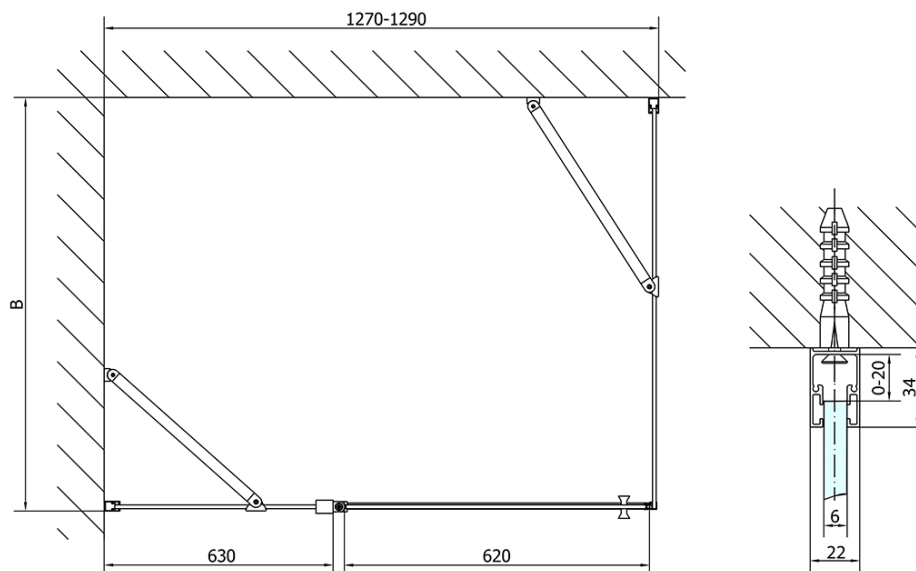

### Size

**Width:** 1300 mm  
**Height:** 2000 mm

### Properties

**Profile colour:** Black matt  
**Shape:** Alcove door  
**Type of opening:** Single pivot door  
**Opening direction:** Versatile  
**Opening width:** 620 mm  
**Glass colour:** TRANSPARENT glass  
**Glass finish:** Antidrop  
**Glass thickness:** 6 mm  
**Installation width from:** 1270 mm  
**Installation width up to:** 1300 mm  
**Properties:** Frameless design, Opening outside and inside  
**Weight / Piece:** 41.0 kg  
**Packaging:** 1 Piece  
**Warranty:** 2 years

Technical sheet

ZL1313BL

ZL1313BR

	B
ZL1313B-ZL3270B	670-690
ZL1313B-ZL3280B	770-790
ZL1313B-ZL3290B	870-890
ZL1313B-ZL3210B	970-990