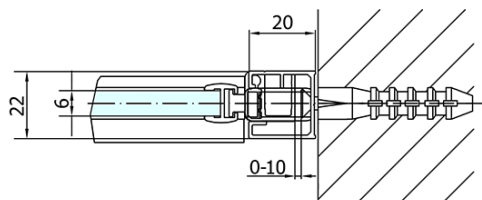

### Size

**Width:** 1300 mm  
**Height:** 2000 mm

### Properties

**Profile colour:** Black matt  
**Shape:** Alcove door  
**Type of opening:** Single pivot door  
**Opening direction:** Versatile  
**Opening width:** 620 mm  
**Glass colour:** TRANSPARENT glass  
**Glass finish:** Antidrop  
**Glass thickness:** 6 mm  
**Installation width from:** 1270 mm  
**Installation width up to:** 1300 mm  
**Properties:** Frameless design, Opening outside and inside  
**Weight / Piece:** 41.0 kg  
**Packaging:** 1 Piece  
**Warranty:** 2 years

Technical sheet

ZL1313BL

ZL1313BR

	B
ZL1313B-ZL3270B	670-690
ZL1313B-ZL3280B	770-790
ZL1313B-ZL3290B	870-890
ZL1313B-ZL3210B	970-990