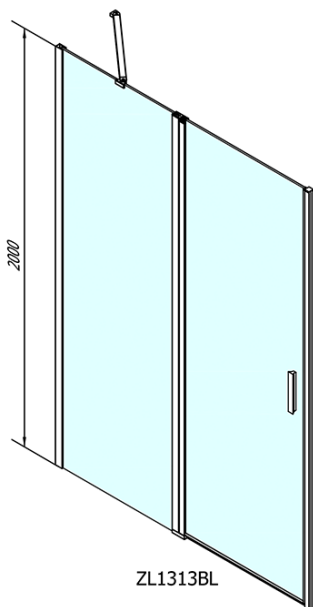

Technical sheet

ZL1313BL