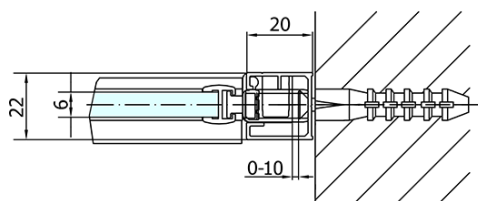

ZOOM BLACK Shower Door 1200mm, clear glass

Order code: ZL1312B

Basic information

Brand: Polysan
Series: ZOOM BLACK

Size

Width: 1200 mm
Height: 2000 mm

Properties

Profile colour: Black matt
Shape: Alcove door
Type of opening: Single pivot door
Opening direction: Versatile
Opening width: 620 mm
Glass colour: TRANSPARENT glass
Glass finish: Antidrop
Glass thickness: 6 mm
Installation width from: 1170 mm
Installation width up to: 1200 mm
Properties: Frameless design, Opening outside and inside
Weight / Piece: 38.0 kg
Packaging: 1 Piece
Warranty: 2 years

Technical sheet

ZL1312BL

ZL3270BL
ZL3280BL
ZL3290BL
ZL3210BL

ZL3270BR
ZL3280BR
ZL3290BR
ZL3210BR

ZL1312BR