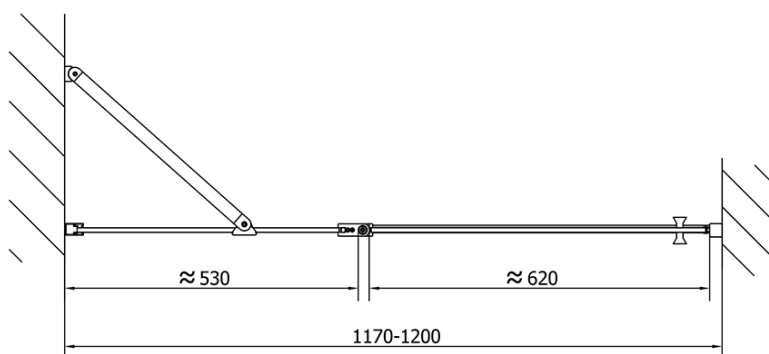

ZOOM BLACK Shower Door 1200mm, clear glass

Order code: ZL1312B

Basic information

Brand: Polysan
Series: ZOOM BLACK

Size

Width: 1200 mm
Height: 2000 mm

Properties

Profile colour: Black matt
Shape: Alcove door
Type of opening: Single pivot door
Opening direction: Versatile
Opening width: 620 mm
Glass colour: TRANSPARENT glass
Glass finish: Antidrop
Glass thickness: 6 mm
Installation width from: 1170 mm
Installation width up to: 1200 mm
Properties: Frameless design, Opening outside and inside
Weight / Piece: 38.0 kg
Packaging: 1 Piece
Warranty: 2 years

Technical sheet

ZL1312BL

ZL3270BL
ZL3280BL
ZL3290BL
ZL3210BL

ZL3270BR
ZL3280BR
ZL3290BR
ZL3210BR

ZL1312BR