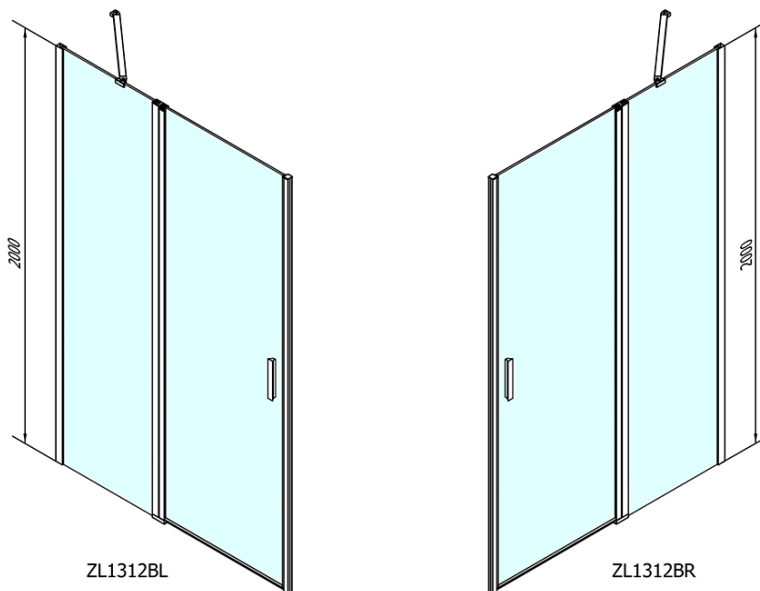

ZOOM BLACK Shower Door 1200mm, clear glass

Order code: ZL1312B

Basic information

Brand: Polysan
Series: ZOOM BLACK

Size

Width: 1200 mm
Height: 2000 mm

Properties

Profile colour: Black matt
Shape: Alcove door
Type of opening: Single pivot door
Opening direction: Versatile
Opening width: 620 mm
Glass colour: TRANSPARENT glass
Glass finish: Antidrop
Glass thickness: 6 mm
Installation width from: 1170 mm
Installation width up to: 1200 mm
Properties: Frameless design, Opening outside and inside
Weight / Piece: 38.0 kg
Packaging: 1 Piece
Warranty: 2 years

Technical sheet

ZL1312BL

ZL3270BL
ZL3280BL
ZL3290BL
ZL3210BL

ZL3270BR
ZL3280BR
ZL3290BR
ZL3210BR

ZL1312BR