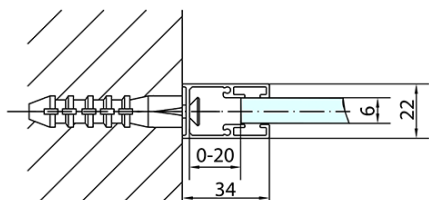

ZOOM BLACK Shower Door 1200mm, clear glass

Order code: ZL1312B

Basic information

Brand: Polysan
Series: ZOOM BLACK

Size

Width: 1200 mm
Height: 2000 mm

Properties

Profile colour: Black matt
Shape: Alcove door
Type of opening: Single pivot door
Opening direction: Versatile
Opening width: 620 mm
Glass colour: TRANSPARENT glass
Glass finish: Antidrop
Glass thickness: 6 mm
Installation width from: 1170 mm
Installation width up to: 1200 mm
Properties: Frameless design, Opening outside and inside
Weight / Piece: 38.0 kg
Packaging: 1 Piece
Warranty: 2 years

Technical sheet

ZL1312BL

ZL3270BL
ZL3280BL
ZL3290BL
ZL3210BL

ZL3270BR
ZL3280BR
ZL3290BR
ZL3210BR

ZL1312BR