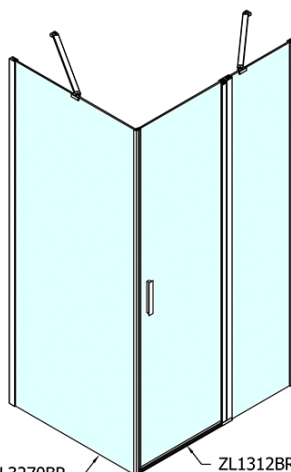

ZOOM BLACK Shower Door 1200mm, clear glass

Order code: ZL1312B

Basic information

Brand: Polysan
Series: ZOOM BLACK

Size

Width: 1200 mm
Height: 2000 mm

Properties

Profile colour: Black matt
Shape: Alcove door
Type of opening: Single pivot door
Opening direction: Versatile
Opening width: 620 mm
Glass colour: TRANSPARENT glass
Glass finish: Antidrop
Glass thickness: 6 mm
Installation width from: 1170 mm
Installation width up to: 1200 mm
Properties: Frameless design, Opening outside and inside
Weight / Piece: 38.0 kg
Packaging: 1 Piece
Warranty: 2 years

Technical sheet

ZL1312BL

ZL3270BL
ZL3280BL
ZL3290BL
ZL3210BL

ZL3270BR
ZL3280BR
ZL3290BR
ZL3210BR

ZL1312BR