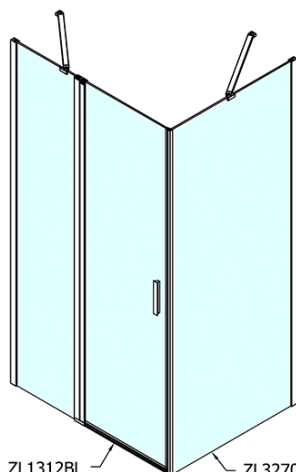

ZOOM BLACK Shower Door 1200mm, clear glass

Order code: ZL1312B

Basic information

Brand: Polysan
Series: ZOOM BLACK

Size

Width: 1200 mm
Height: 2000 mm

Properties

Profile colour: Black matt
Shape: Alcove door
Type of opening: Single pivot door
Opening direction: Versatile
Opening width: 620 mm
Glass colour: TRANSPARENT glass
Glass finish: Antidrop
Glass thickness: 6 mm
Installation width from: 1170 mm
Installation width up to: 1200 mm
Properties: Frameless design, Opening outside and inside
Weight / Piece: 38.0 kg
Packaging: 1 Piece
Warranty: 2 years

Technical sheet

ZL1312BL

ZL3270BL
ZL3280BL
ZL3290BL
ZL3210BL

ZL3270BR
ZL3280BR
ZL3290BR
ZL3210BR

ZL1312BR