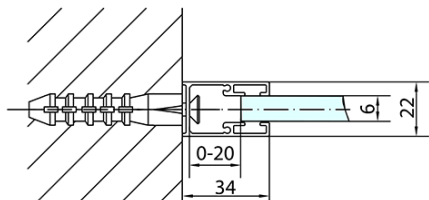

ZOOM BLACK Shower Door 1200mm, clear glass

Order code: ZL1312B

Basic information

Brand: Polysan
Series: ZOOM BLACK

Size

Width: 1200 mm
Height: 2000 mm

Properties

Profile colour: Black matt
Shape: Alcove door
Type of opening: Single pivot door
Opening direction: Versatile
Opening width: 620 mm
Glass colour: TRANSPARENT glass
Glass finish: Antidrop
Glass thickness: 6 mm
Installation width from: 1170 mm
Installation width up to: 1200 mm
Properties: Frameless design, Opening outside and inside
Weight / Piece: 38.0 kg
Packaging: 1 Piece
Warranty: 2 years

Technical sheet

ZL1312BL

ZL1312BR

	B
ZL1312B-ZL3270B	670-690
ZL1312B-ZL3280B	770-790
ZL1312B-ZL3290B	870-890
ZL1312B-ZL3210B	970-990