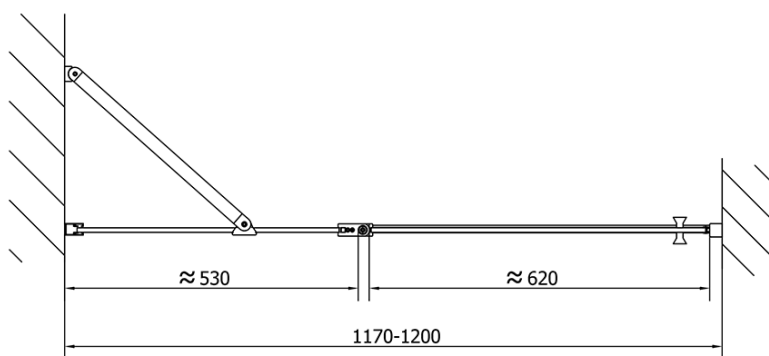

ZOOM BLACK Shower Door 1200mm, clear glass

Order code: ZL1312B

Basic information

Brand: Polysan
Series: ZOOM BLACK

Size

Width: 1200 mm
Height: 2000 mm

Properties

Profile colour: Black matt
Shape: Alcove door
Type of opening: Single pivot door
Opening direction: Versatile
Opening width: 620 mm
Glass colour: TRANSPARENT glass
Glass finish: Antidrop
Glass thickness: 6 mm
Installation width from: 1170 mm
Installation width up to: 1200 mm
Properties: Frameless design, Opening outside and inside
Weight / Piece: 38.0 kg
Packaging: 1 Piece
Warranty: 2 years

Technical sheet

ZL1312BL

ZL1312BR

	B
ZL1312B-ZL3270B	670-690
ZL1312B-ZL3280B	770-790
ZL1312B-ZL3290B	870-890
ZL1312B-ZL3210B	970-990