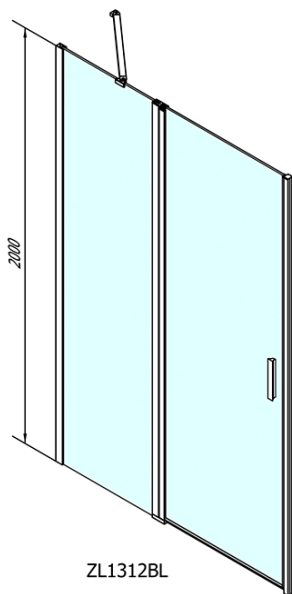

ZOOM BLACK Shower Door 1200mm, clear glass

Order code: ZL1312B

Basic information

Brand: Polysan
Series: ZOOM BLACK

Size

Width: 1200 mm
Height: 2000 mm

Properties

Profile colour: Black matt
Shape: Alcove door
Type of opening: Single pivot door
Opening direction: Versatile
Opening width: 620 mm
Glass colour: TRANSPARENT glass
Glass finish: Antidrop
Glass thickness: 6 mm
Installation width from: 1170 mm
Installation width up to: 1200 mm
Properties: Frameless design, Opening outside and inside
Weight / Piece: 38.0 kg
Packaging: 1 Piece
Warranty: 2 years

Technical sheet

ZL1312BL

ZL1312BR

	B
ZL1312B-ZL3270B	670-690
ZL1312B-ZL3280B	770-790
ZL1312B-ZL3290B	870-890
ZL1312B-ZL3210B	970-990