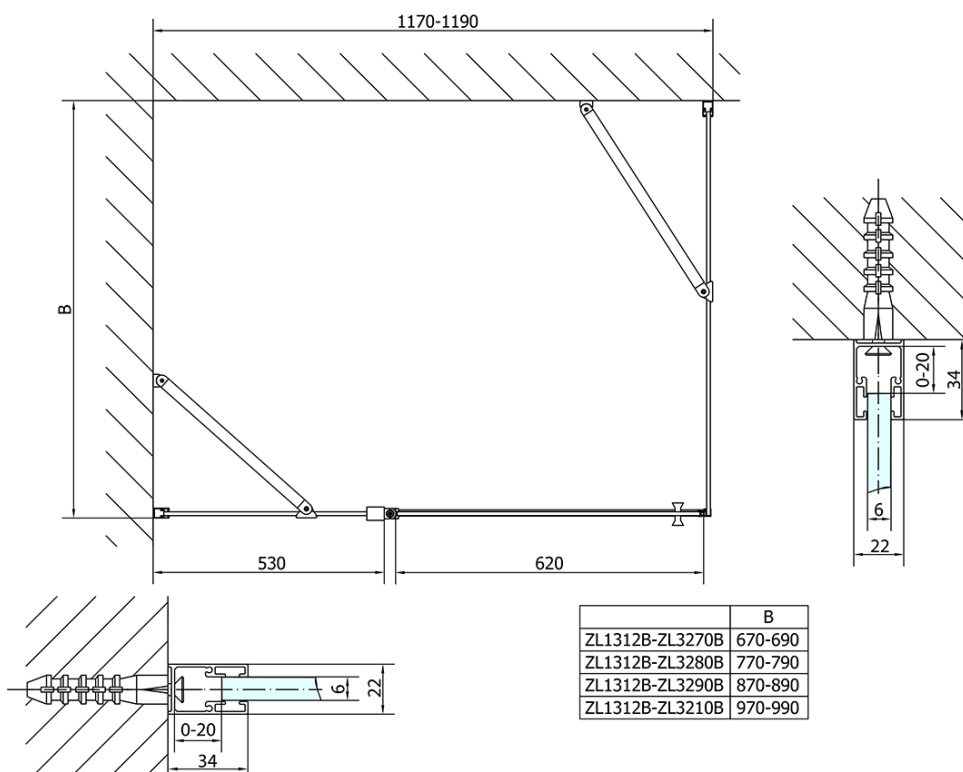

ZOOM BLACK Shower Door 1200mm, clear glass

Order code: ZL1312B

Basic information

Brand: Polysan
Series: ZOOM BLACK

Size

Width: 1200 mm
Height: 2000 mm

Properties

Profile colour: Black matt
Shape: Alcove door
Type of opening: Single pivot door
Opening direction: Versatile
Opening width: 620 mm
Glass colour: TRANSPARENT glass
Glass finish: Antidrop
Glass thickness: 6 mm
Installation width from: 1170 mm
Installation width up to: 1200 mm
Properties: Frameless design, Opening outside and inside
Weight / Piece: 38.0 kg
Packaging: 1 Piece
Warranty: 2 years

Technical sheet

ZL1312BL

ZL1312BR

	B
ZL1312B-ZL3270B	670-690
ZL1312B-ZL3280B	770-790
ZL1312B-ZL3290B	870-890
ZL1312B-ZL3210B	970-990