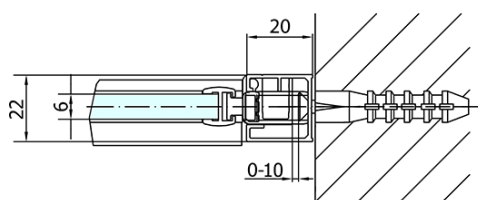

ZOOM BLACK Shower Door 1200mm, clear glass

Order code: ZL1312B

Basic information

Brand: Polysan
Series: ZOOM BLACK

Size

Width: 1200 mm
Height: 2000 mm

Properties

Profile colour: Black matt
Shape: Alcove door
Type of opening: Single pivot door
Opening direction: Versatile
Opening width: 620 mm
Glass colour: TRANSPARENT glass
Glass finish: Antidrop
Glass thickness: 6 mm
Installation width from: 1170 mm
Installation width up to: 1200 mm
Properties: Frameless design, Opening outside and inside
Weight / Piece: 38.0 kg
Packaging: 1 Piece
Warranty: 2 years

Technical sheet

ZL1312BL

ZL1312BR

	B
ZL1312B-ZL3270B	670-690
ZL1312B-ZL3280B	770-790
ZL1312B-ZL3290B	870-890
ZL1312B-ZL3210B	970-990