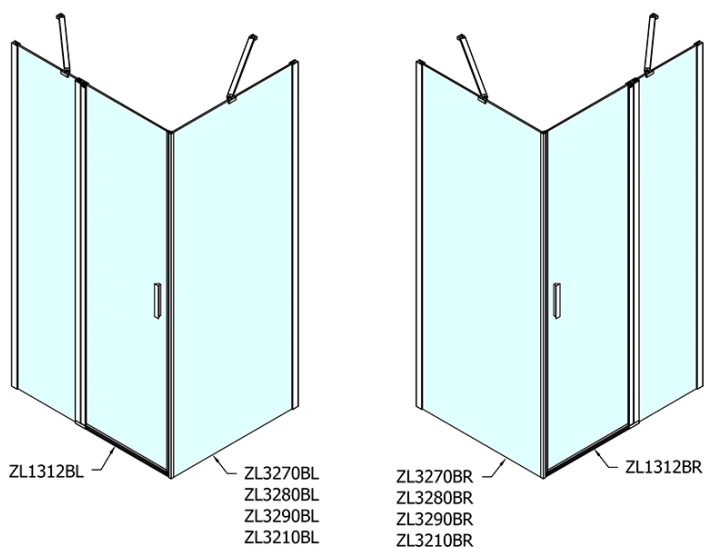

ZOOM BLACK Shower Door 1200mm, clear glass

Order code: ZL1312B

Basic information

Brand: Polysan
Series: ZOOM BLACK

Size

Width: 1200 mm
Height: 2000 mm

Properties

Profile colour: Black matt
Shape: Alcove door
Type of opening: Single pivot door
Opening direction: Versatile
Opening width: 620 mm
Glass colour: TRANSPARENT glass
Glass finish: Antidrop
Glass thickness: 6 mm
Installation width from: 1170 mm
Installation width up to: 1200 mm
Properties: Frameless design, Opening outside and inside
Weight / Piece: 38.0 kg
Packaging: 1 Piece
Warranty: 2 years

Technical sheet

ZL1312BL

ZL1312BR

	B
ZL1312B-ZL3270B	670-690
ZL1312B-ZL3280B	770-790
ZL1312B-ZL3290B	870-890
ZL1312B-ZL3210B	970-990