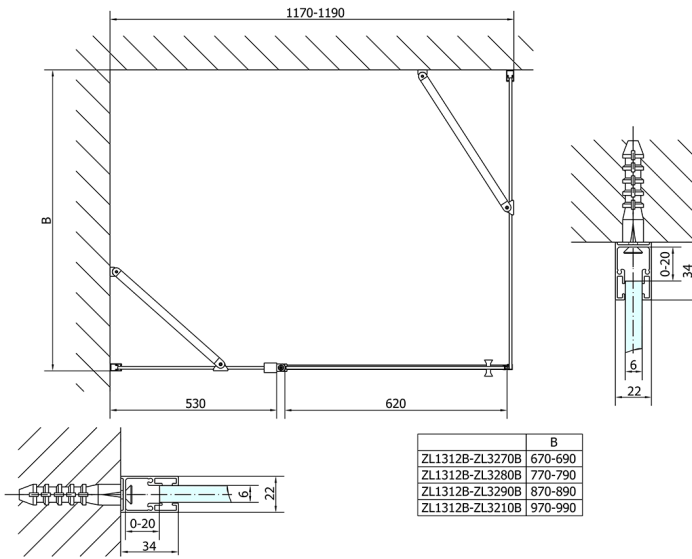

## ZOOM BLACK Shower Door 1200mm, clear glass

Order code: ZL1312B

### Size

Width: 1200 mm

Height: 2000 mm

## Technical sheet

ZL1312BL  
ZL3270BL  
ZL3280BL  
ZL3290BL  
ZL3210BL

ZL3270BR  
ZL3280BR  
ZL3290BR  
ZL3210BR

	B
ZL1312B-ZL3270B	670-690
ZL1312B-ZL3280B	770-790
ZL1312B-ZL3290B	870-890
ZL1312B-ZL3210B	970-990