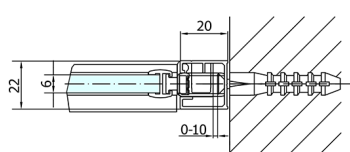

Technical sheet