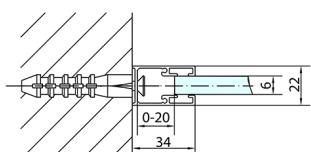

Technical sheet