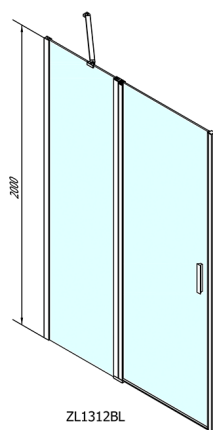

Technical sheet