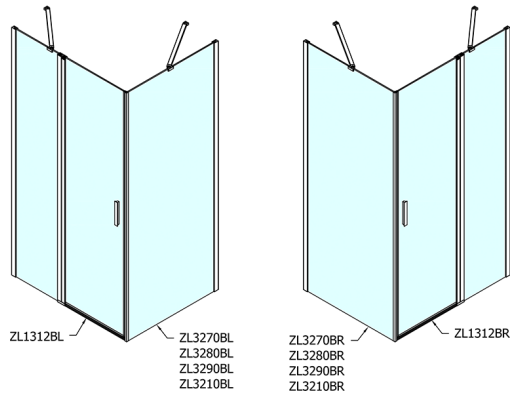

ZL1312BL
ZL3270BL
ZL3280BL
ZL3290BL
ZL3210BL

ZL3270BR
ZL3280BR
ZL3290BR
ZL3210BR