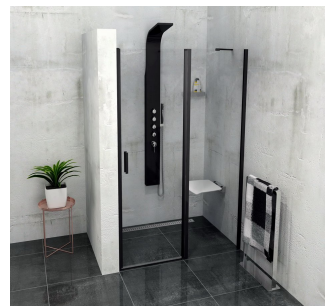

Product list

Order code: **ZL1311B**

ZOOM LINE BLACK Shower Door 1100mm, clear glass

ZL1311BL

ZL1311BR