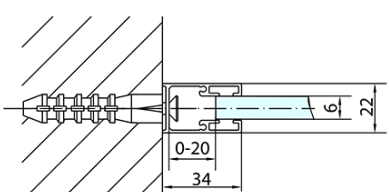

ZOOM BLACK Shower Door 1100mm, clear glass

Order code: ZL1311B

Basic information

Brand: Polysan
Series: ZOOM BLACK

Size

Width: 1100 mm
Height: 2000 mm

Properties

Profile colour: Black matt
Shape: Alcove door
Type of opening: Single pivot door
Opening direction: Versatile
Opening width: 570 mm
Glass colour: TRANSPARENT glass
Glass finish: Antidrop
Glass thickness: 6 mm
Installation width from: 1070 mm
Installation width up to: 1100 mm
Properties: Frameless design, Opening outside and inside
Weight / Piece: 35.0 kg
Packaging: 1 Piece
Warranty: 2 years

Technical sheet

ZL1311BL

ZL1311BR

	B
ZL1311B-ZL3270B	670-690
ZL1311B-ZL3280B	770-790
ZL1311B-ZL3290B	870-890
ZL1311B-ZL3210B	970-990