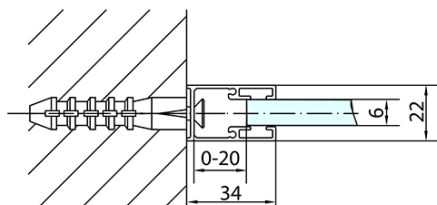

ZOOM BLACK Shower Door 1100mm, clear glass

Order code: ZL1311B

Basic information

Brand: Polysan
Series: ZOOM BLACK

Size

Width: 1100 mm
Height: 2000 mm

Properties

Profile colour: Black matt
Shape: Alcove door
Type of opening: Single pivot door
Opening direction: Versatile
Opening width: 570 mm
Glass colour: TRANSPARENT glass
Glass finish: Antidrop
Glass thickness: 6 mm
Installation width from: 1070 mm
Installation width up to: 1100 mm
Properties: Frameless design, Opening outside and inside
Weight / Piece: 35.0 kg
Packaging: 1 Piece
Warranty: 2 years

Technical sheet

ZL1311BL

ZL1311BR

	B
ZL1311B-ZL3270B	670-690
ZL1311B-ZL3280B	770-790
ZL1311B-ZL3290B	870-890
ZL1311B-ZL3210B	970-990