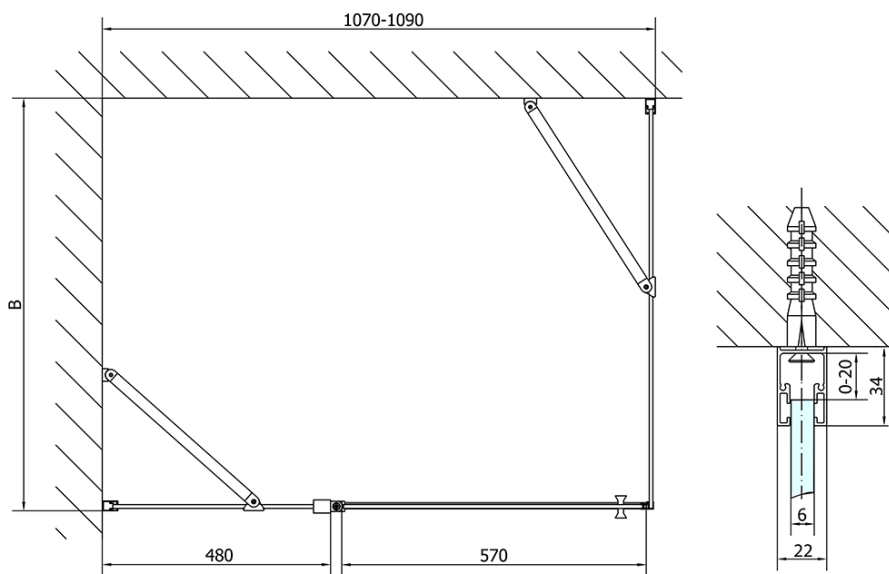

ZOOM BLACK Shower Door 1100mm, clear glass

Order code: ZL1311B

Basic information

Brand: Polysan
Series: ZOOM BLACK

Size

Width: 1100 mm
Height: 2000 mm

Properties

Profile colour: Black matt
Shape: Alcove door
Type of opening: Single pivot door
Opening direction: Versatile
Opening width: 570 mm
Glass colour: TRANSPARENT glass
Glass finish: Antidrop
Glass thickness: 6 mm
Installation width from: 1070 mm
Installation width up to: 1100 mm
Properties: Frameless design, Opening outside and inside
Weight / Piece: 35.0 kg
Packaging: 1 Piece
Warranty: 2 years

Technical sheet

ZL1311BL

ZL1311BR

	B
ZL1311B-ZL3270B	670-690
ZL1311B-ZL3280B	770-790
ZL1311B-ZL3290B	870-890
ZL1311B-ZL3210B	970-990