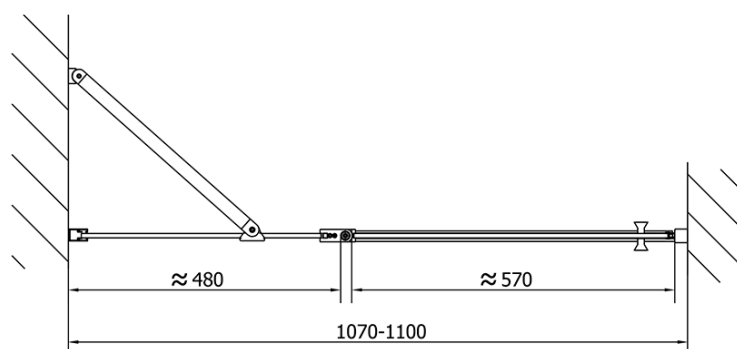

ZOOM BLACK Shower Door 1100mm, clear glass

Order code: ZL1311B

Basic information

Brand: Polysan
Series: ZOOM BLACK

Size

Width: 1100 mm
Height: 2000 mm

Properties

Profile colour: Black matt
Shape: Alcove door
Type of opening: Single pivot door
Opening direction: Versatile
Opening width: 570 mm
Glass colour: TRANSPARENT glass
Glass finish: Antidrop
Glass thickness: 6 mm
Installation width from: 1070 mm
Installation width up to: 1100 mm
Properties: Frameless design, Opening outside and inside
Weight / Piece: 35.0 kg
Packaging: 1 Piece
Warranty: 2 years

Technical sheet

ZL1311BL

ZL1311BR

	B
ZL1311B-ZL3270B	670-690
ZL1311B-ZL3280B	770-790
ZL1311B-ZL3290B	870-890
ZL1311B-ZL3210B	970-990