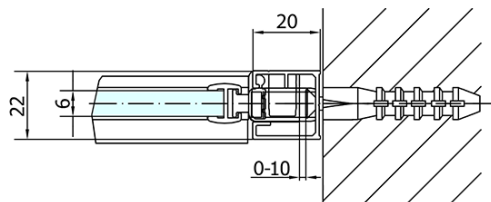

ZOOM BLACK Shower Door 1100mm, clear glass

Order code: ZL1311B

Basic information

Brand: Polysan
Series: ZOOM BLACK

Size

Width: 1100 mm
Height: 2000 mm

Properties

Profile colour: Black matt
Shape: Alcove door
Type of opening: Single pivot door
Opening direction: Versatile
Opening width: 570 mm
Glass colour: TRANSPARENT glass
Glass finish: Antidrop
Glass thickness: 6 mm
Installation width from: 1070 mm
Installation width up to: 1100 mm
Properties: Frameless design, Opening outside and inside
Weight / Piece: 35.0 kg
Packaging: 1 Piece
Warranty: 2 years

Technical sheet

ZL1311BL

ZL1311BR

	B
ZL1311B-ZL3270B	670-690
ZL1311B-ZL3280B	770-790
ZL1311B-ZL3290B	870-890
ZL1311B-ZL3210B	970-990