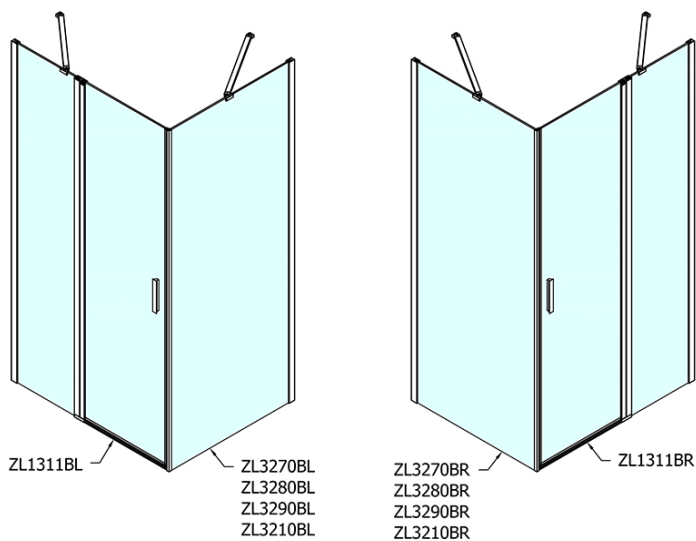

ZOOM BLACK Shower Door 1100mm, clear glass

Order code: ZL1311B

Basic information

Brand: Polysan
Series: ZOOM BLACK

Size

Width: 1100 mm
Height: 2000 mm

Properties

Profile colour: Black matt
Shape: Alcove door
Type of opening: Single pivot door
Opening direction: Versatile
Opening width: 570 mm
Glass colour: TRANSPARENT glass
Glass finish: Antidrop
Glass thickness: 6 mm
Installation width from: 1070 mm
Installation width up to: 1100 mm
Properties: Frameless design, Opening outside and inside
Weight / Piece: 35.0 kg
Packaging: 1 Piece
Warranty: 2 years

Technical sheet

ZL1311BL

ZL1311BR

	B
ZL1311B-ZL3270B	670-690
ZL1311B-ZL3280B	770-790
ZL1311B-ZL3290B	870-890
ZL1311B-ZL3210B	970-990