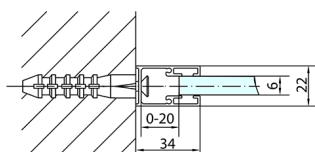

ZOOM BLACK Shower Door 1100mm, clear glass

Order code: ZL1311B

Size

Width: 1100 mm

Height: 2000 mm

Properties

Warranty: 2 years

Technical sheet

ZL1311BL

ZL1311BR

	B
ZL1311B-ZL3270B	670-690
ZL1311B-ZL3280B	770-790
ZL1311B-ZL3290B	870-890
ZL1311B-ZL3210B	970-990