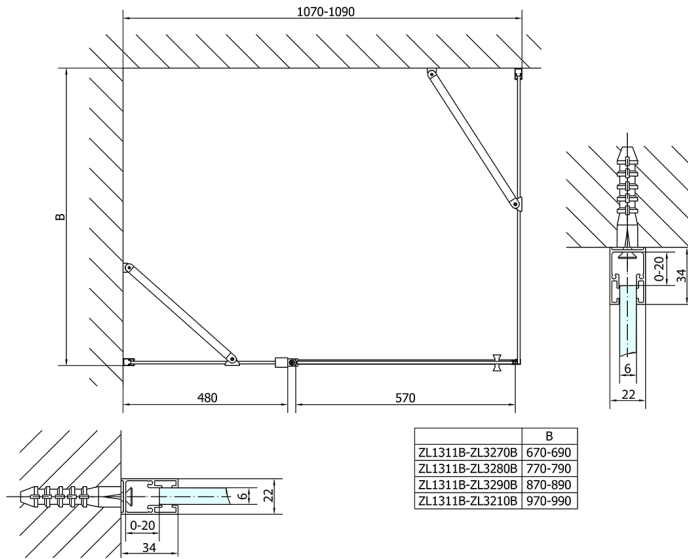

ZOOM BLACK Shower Door 1100mm, clear glass

Order code: ZL1311B

Size

Width: 1100 mm

Height: 2000 mm

Properties

Warranty: 2 years

Technical sheet

ZL1311BL

ZL1311BR

	B
ZL1311B-ZL3270B	670-690
ZL1311B-ZL3280B	770-790
ZL1311B-ZL3290B	870-890
ZL1311B-ZL3210B	970-990