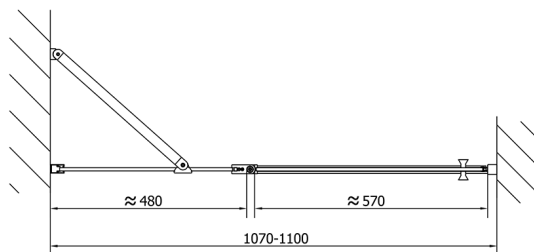

ZOOM BLACK Shower Door 1100mm, clear glass

Order code: ZL1311B

Size

Width: 1100 mm

Height: 2000 mm

Properties

Warranty: 2 years

Technical sheet

ZL1311BL

ZL1311BR

	B
ZL1311B-ZL3270B	670-690
ZL1311B-ZL3280B	770-790
ZL1311B-ZL3290B	870-890
ZL1311B-ZL3210B	970-990