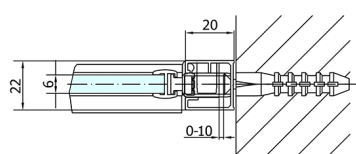

ZOOM BLACK Shower Door 1100mm, clear glass

Order code: ZL1311B

Size

Width: 1100 mm

Height: 2000 mm

Properties

Warranty: 2 years

Technical sheet

ZL1311BL

ZL1311BR

	B
ZL1311B-ZL3270B	670-690
ZL1311B-ZL3280B	770-790
ZL1311B-ZL3290B	870-890
ZL1311B-ZL3210B	970-990