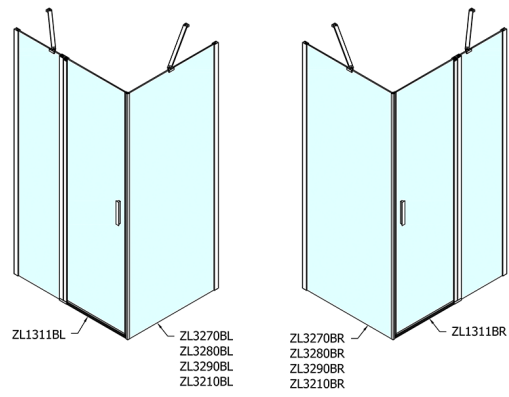

ZOOM BLACK Shower Door 1100mm, clear glass

Order code: ZL1311B

Size

Width: 1100 mm

Height: 2000 mm

Properties

Warranty: 2 years

Technical sheet

ZL1311BL

ZL1311BR

	B
ZL1311B-ZL3270B	670-690
ZL1311B-ZL3280B	770-790
ZL1311B-ZL3290B	870-890
ZL1311B-ZL3210B	970-990