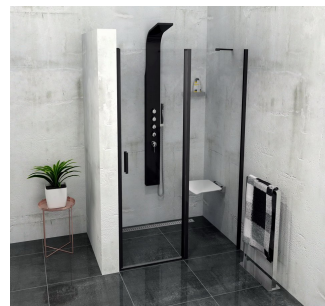

Product list

Order code: **ZL1310B**

ZOOM LINE BLACK Shower Door 1000mm, clear glass

ZL1310BL

ZL1310BR