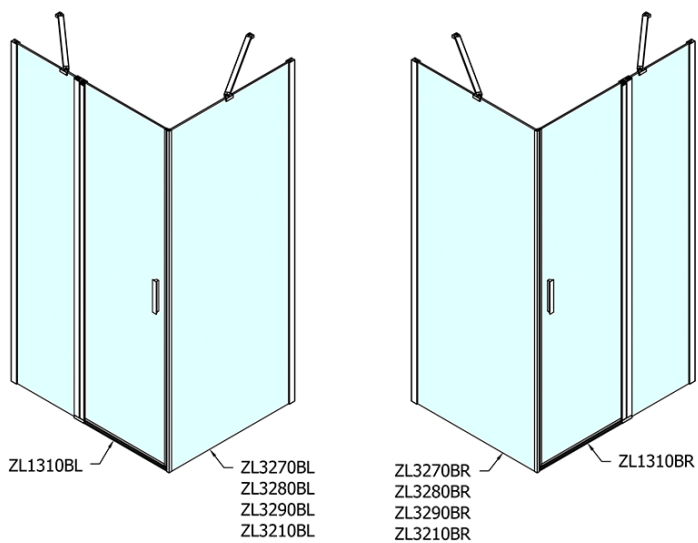

### Size

**Width:** 1000 mm  
**Height:** 2000 mm

### Properties

**Profile colour:** Black matt  
**Shape:** Alcove door  
**Type of opening:** Single pivot door  
**Opening direction:** Versatile  
**Opening width:** 520 mm  
**Glass colour:** TRANSPARENT glass  
**Glass finish:** Antidrop  
**Glass thickness:** 6 mm  
**Installation width from:** 970 mm  
**Installation width up to:** 1000 mm  
**Properties:** Frameless design, Opening outside and inside  
**Weight / Piece:** 32.0 kg  
**Packaging:** 1 Piece  
**Warranty:** 2 years

Technical sheet

ZL1310BL

ZL1310BR

	B
ZL1310B-ZL3270B	670-690
ZL1310B-ZL3280B	770-790
ZL1310B-ZL3290B	870-890
ZL1310B-ZL3210B	970-990