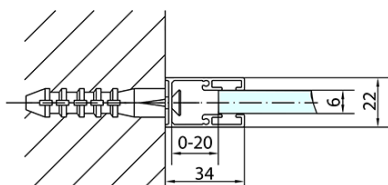

### Size

**Width:** 1000 mm  
**Height:** 2000 mm

### Properties

**Profile colour:** Black matt  
**Shape:** Alcove door  
**Type of opening:** Single pivot door  
**Opening direction:** Versatile  
**Opening width:** 520 mm  
**Glass colour:** TRANSPARENT glass  
**Glass finish:** Antidrop  
**Glass thickness:** 6 mm  
**Installation width from:** 970 mm  
**Installation width up to:** 1000 mm  
**Properties:** Frameless design, Opening outside and inside  
**Weight / Piece:** 32.0 kg  
**Packaging:** 1 Piece  
**Warranty:** 2 years

Technical sheet

ZL1310BL

ZL1310BR

	B
ZL1310B-ZL3270B	670-690
ZL1310B-ZL3280B	770-790
ZL1310B-ZL3290B	870-890
ZL1310B-ZL3210B	970-990