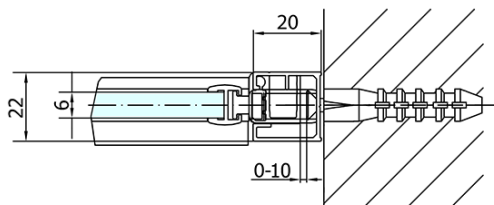

### Size

**Width:** 1000 mm  
**Height:** 2000 mm

### Properties

**Profile colour:** Black matt  
**Shape:** Alcove door  
**Type of opening:** Single pivot door  
**Opening direction:** Versatile  
**Opening width:** 520 mm  
**Glass colour:** TRANSPARENT glass  
**Glass finish:** Antidrop  
**Glass thickness:** 6 mm  
**Installation width from:** 970 mm  
**Installation width up to:** 1000 mm  
**Properties:** Frameless design, Opening outside and inside  
**Weight / Piece:** 32.0 kg  
**Packaging:** 1 Piece  
**Warranty:** 2 years

Technical sheet

ZL1310BL

ZL1310BR

	B
ZL1310B-ZL3270B	670-690
ZL1310B-ZL3280B	770-790
ZL1310B-ZL3290B	870-890
ZL1310B-ZL3210B	970-990