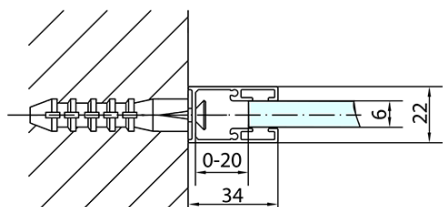

### Size

**Width:** 1000 mm  
**Height:** 2000 mm

### Properties

**Profile colour:** Black matt  
**Shape:** Alcove door  
**Type of opening:** Single pivot door  
**Opening direction:** Versatile  
**Opening width:** 520 mm  
**Glass colour:** TRANSPARENT glass  
**Glass finish:** Antidrop  
**Glass thickness:** 6 mm  
**Installation width from:** 970 mm  
**Installation width up to:** 1000 mm  
**Properties:** Frameless design, Opening outside and inside  
**Weight / Piece:** 32.0 kg  
**Packaging:** 1 Piece  
**Warranty:** 2 years

Technical sheet

ZL1310BL

ZL1310BR

	B
ZL1310B-ZL3270B	670-690
ZL1310B-ZL3280B	770-790
ZL1310B-ZL3290B	870-890
ZL1310B-ZL3210B	970-990