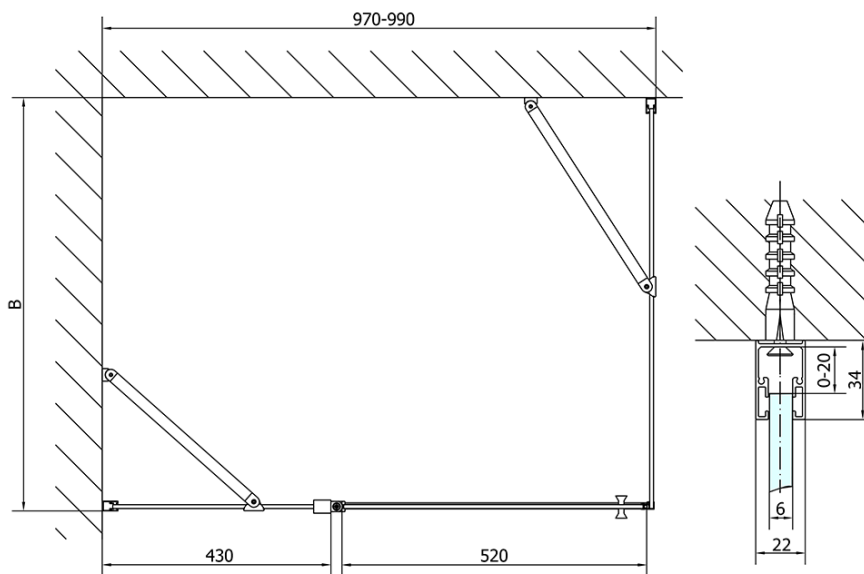

### Size

**Width:** 1000 mm  
**Height:** 2000 mm

### Properties

**Profile colour:** Black matt  
**Shape:** Alcove door  
**Type of opening:** Single pivot door  
**Opening direction:** Versatile  
**Opening width:** 520 mm  
**Glass colour:** TRANSPARENT glass  
**Glass finish:** Antidrop  
**Glass thickness:** 6 mm  
**Installation width from:** 970 mm  
**Installation width up to:** 1000 mm  
**Properties:** Frameless design, Opening outside and inside  
**Weight / Piece:** 32.0 kg  
**Packaging:** 1 Piece  
**Warranty:** 2 years

Technical sheet

ZL1310BL

ZL1310BR

	B
ZL1310B-ZL3270B	670-690
ZL1310B-ZL3280B	770-790
ZL1310B-ZL3290B	870-890
ZL1310B-ZL3210B	970-990